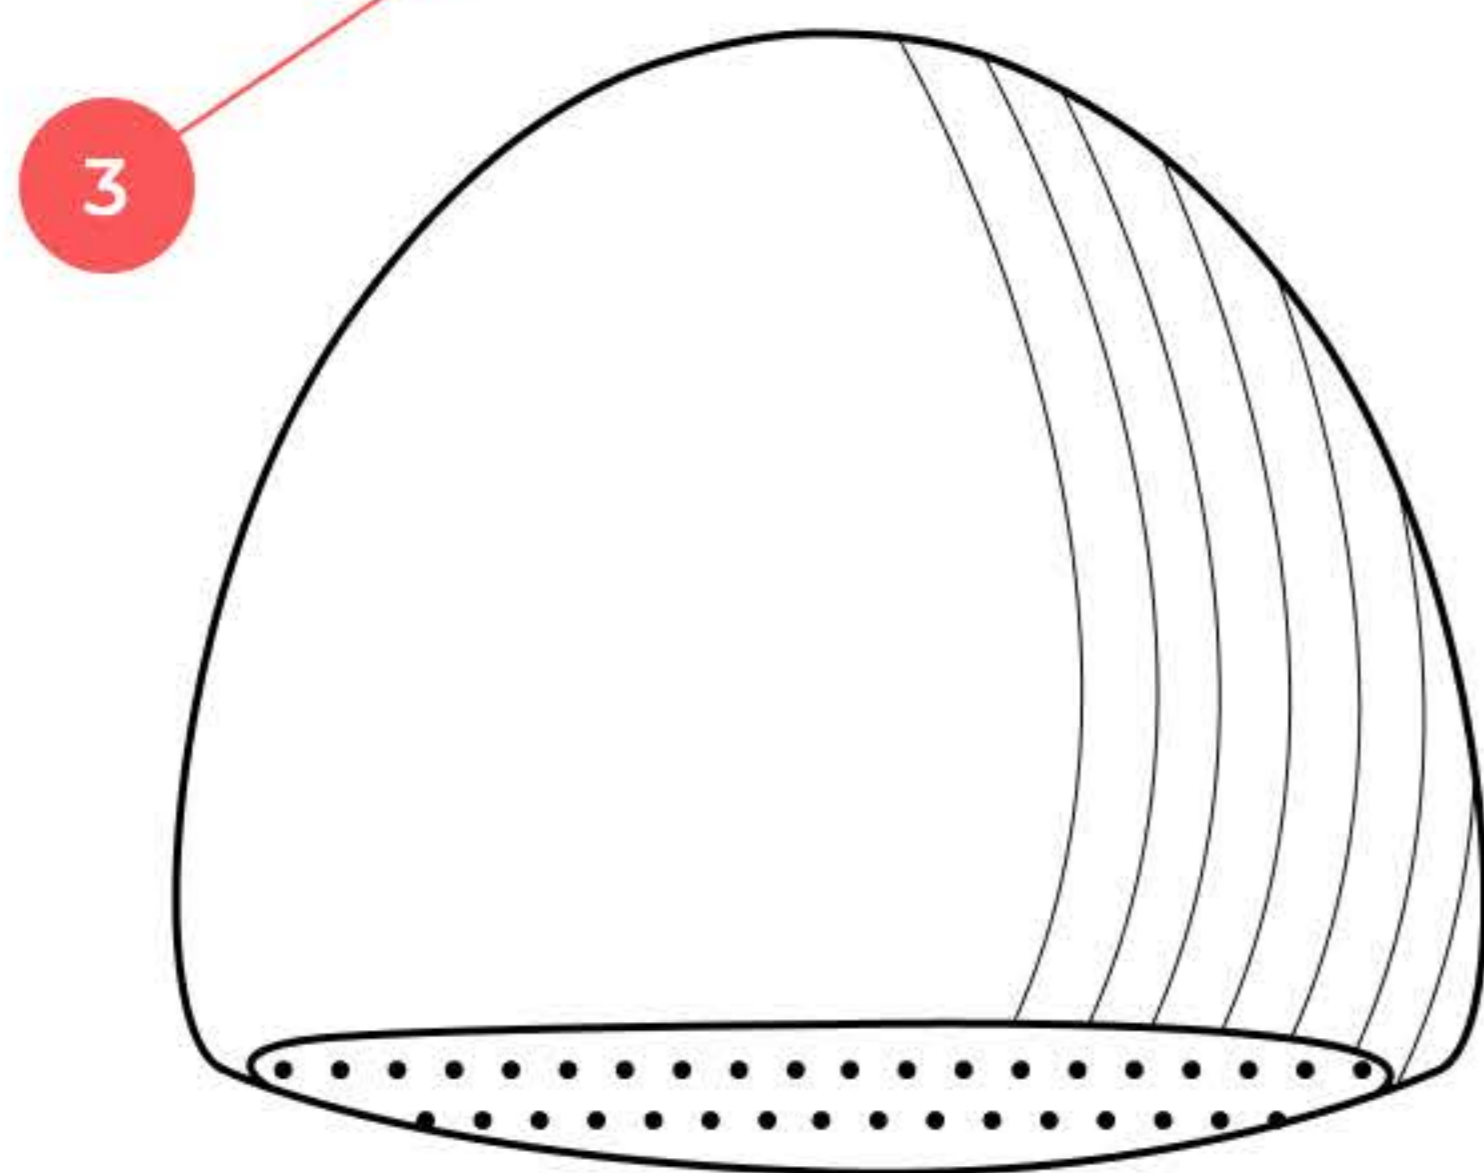

The protection foam comes attached to the style you chose.