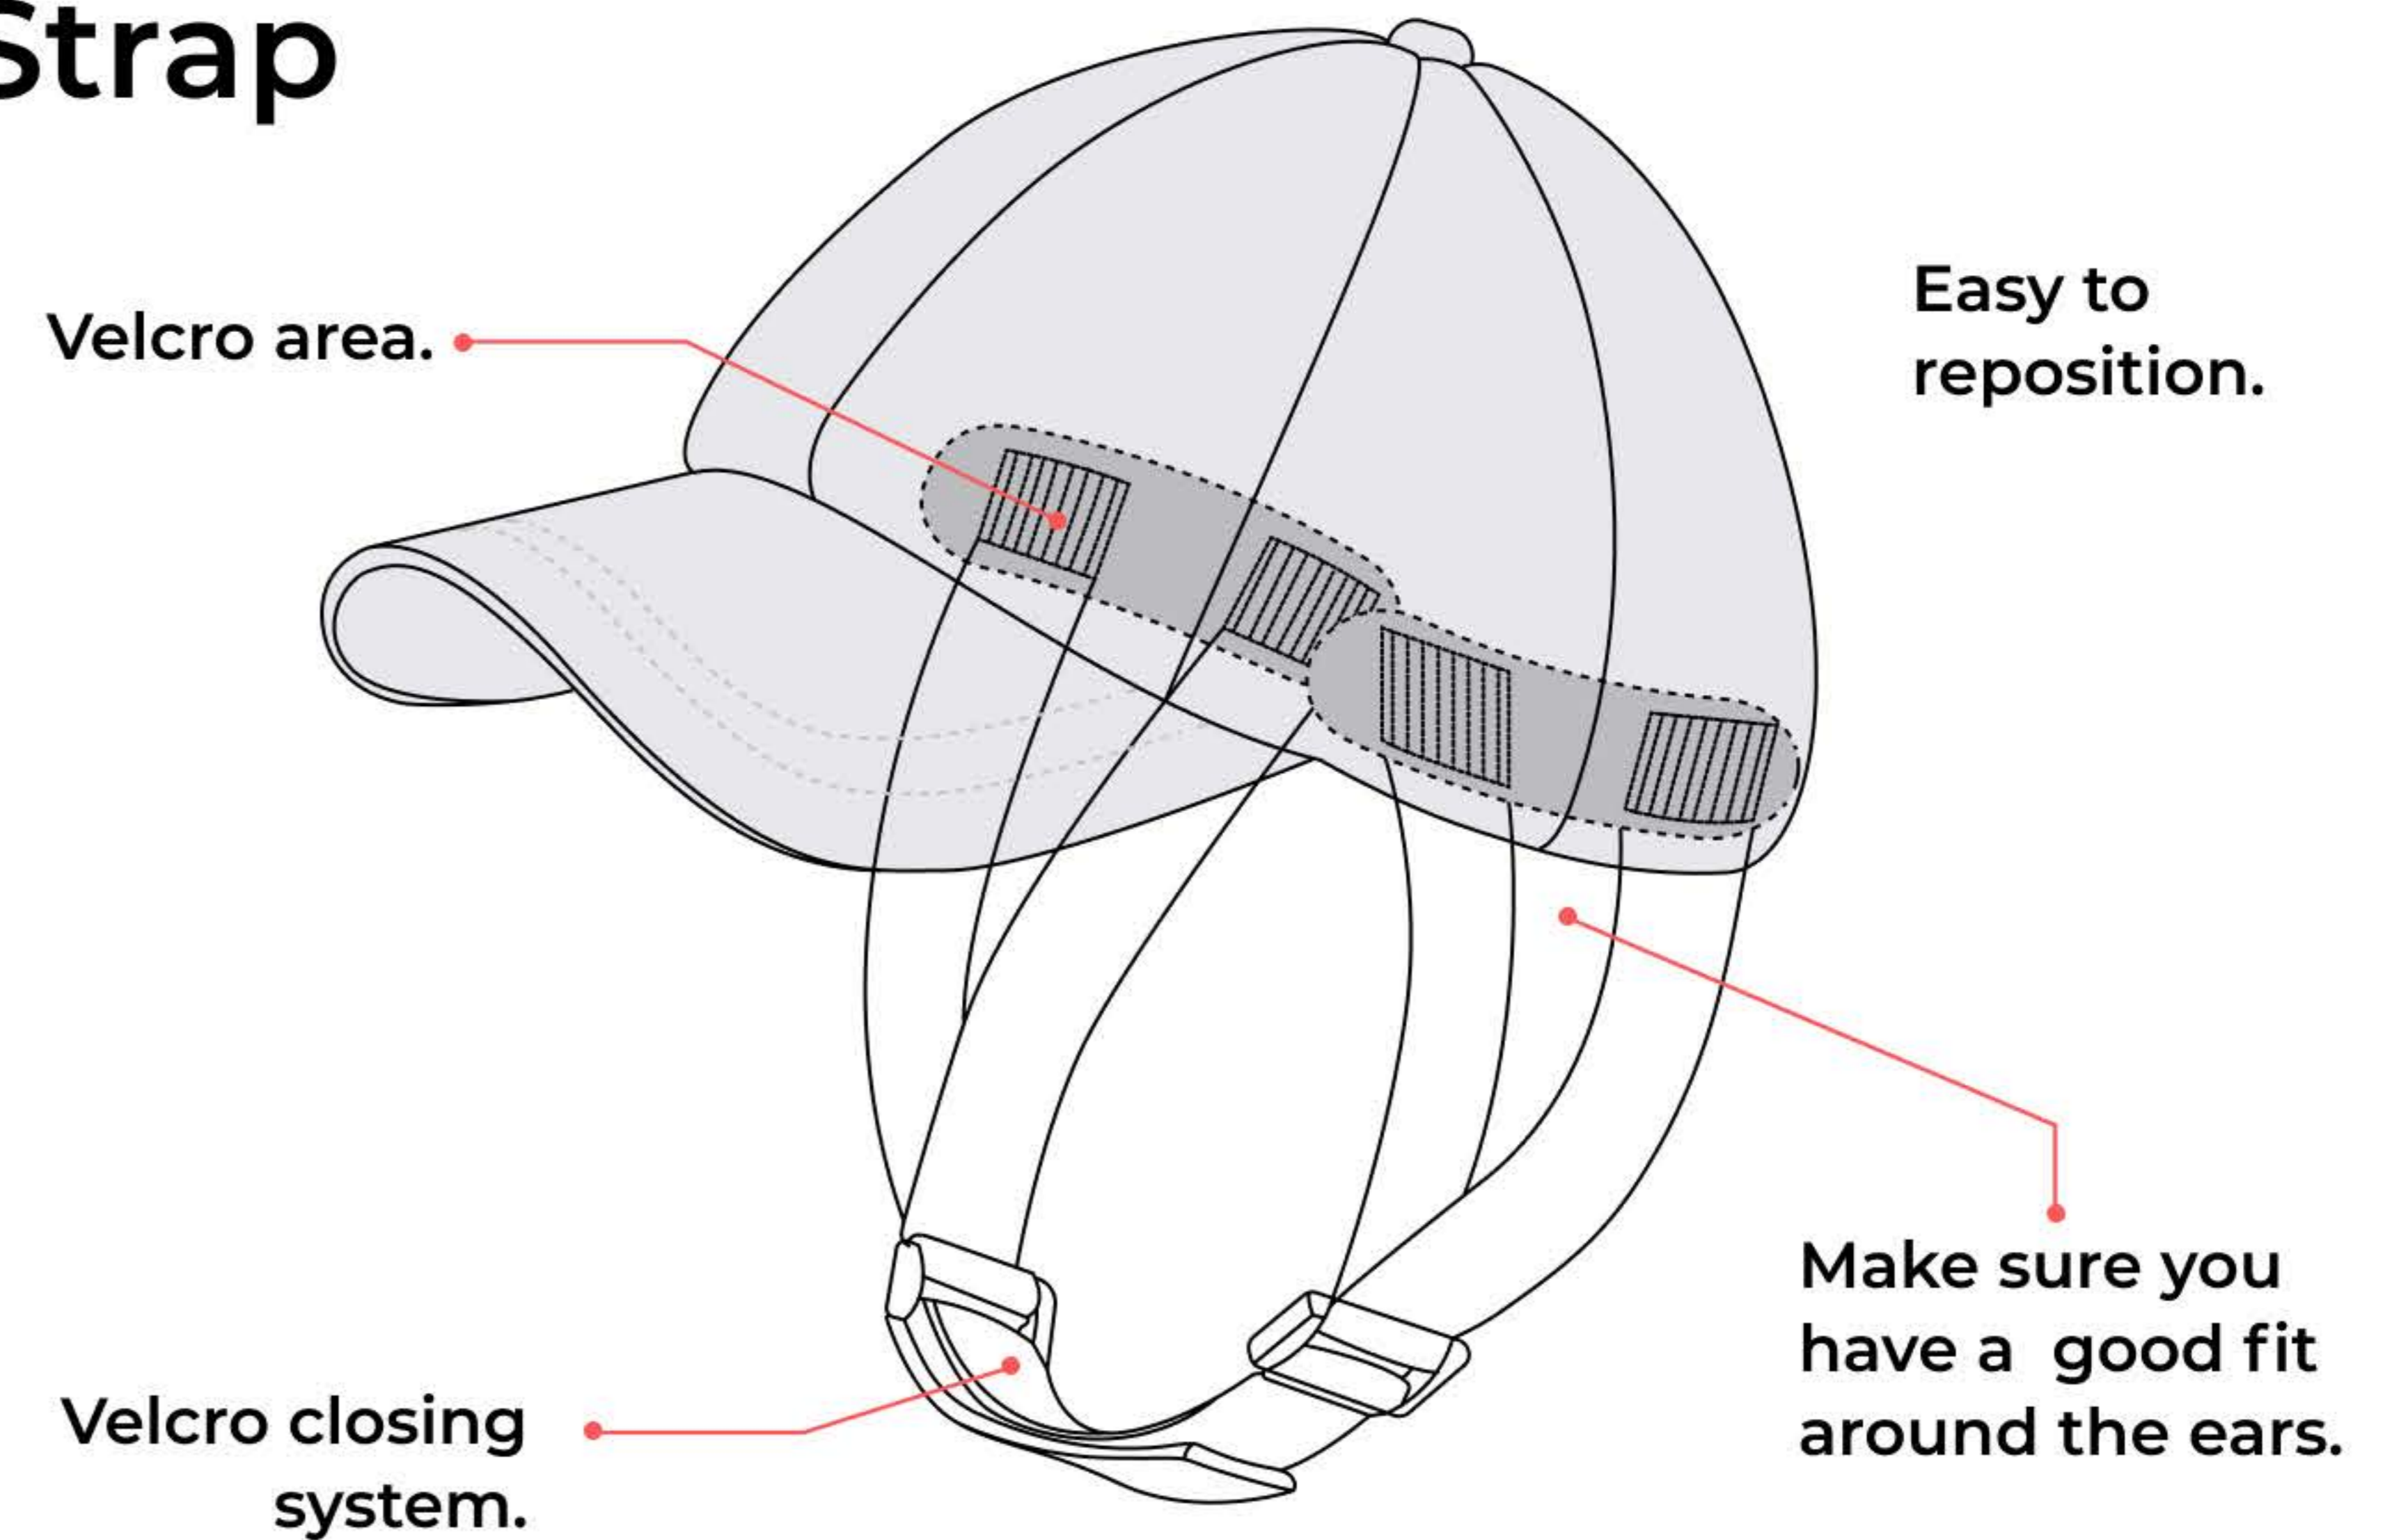

How to add the chin straps on the baseball caps?

Y-Strap

T-Strap

Make sure that the velcro line on the strap is in line with the velcro line on the inside of the cap.

Our Mission

ribcap®

Ribcap is the world's first fashionable soft shell medical grade skull (and body) protection, uniquely designed to protect your loved ones from head injuries than can occur as a result of age related balance issues, falls, seizure activity, head banging, sensory sensitivity, etc.