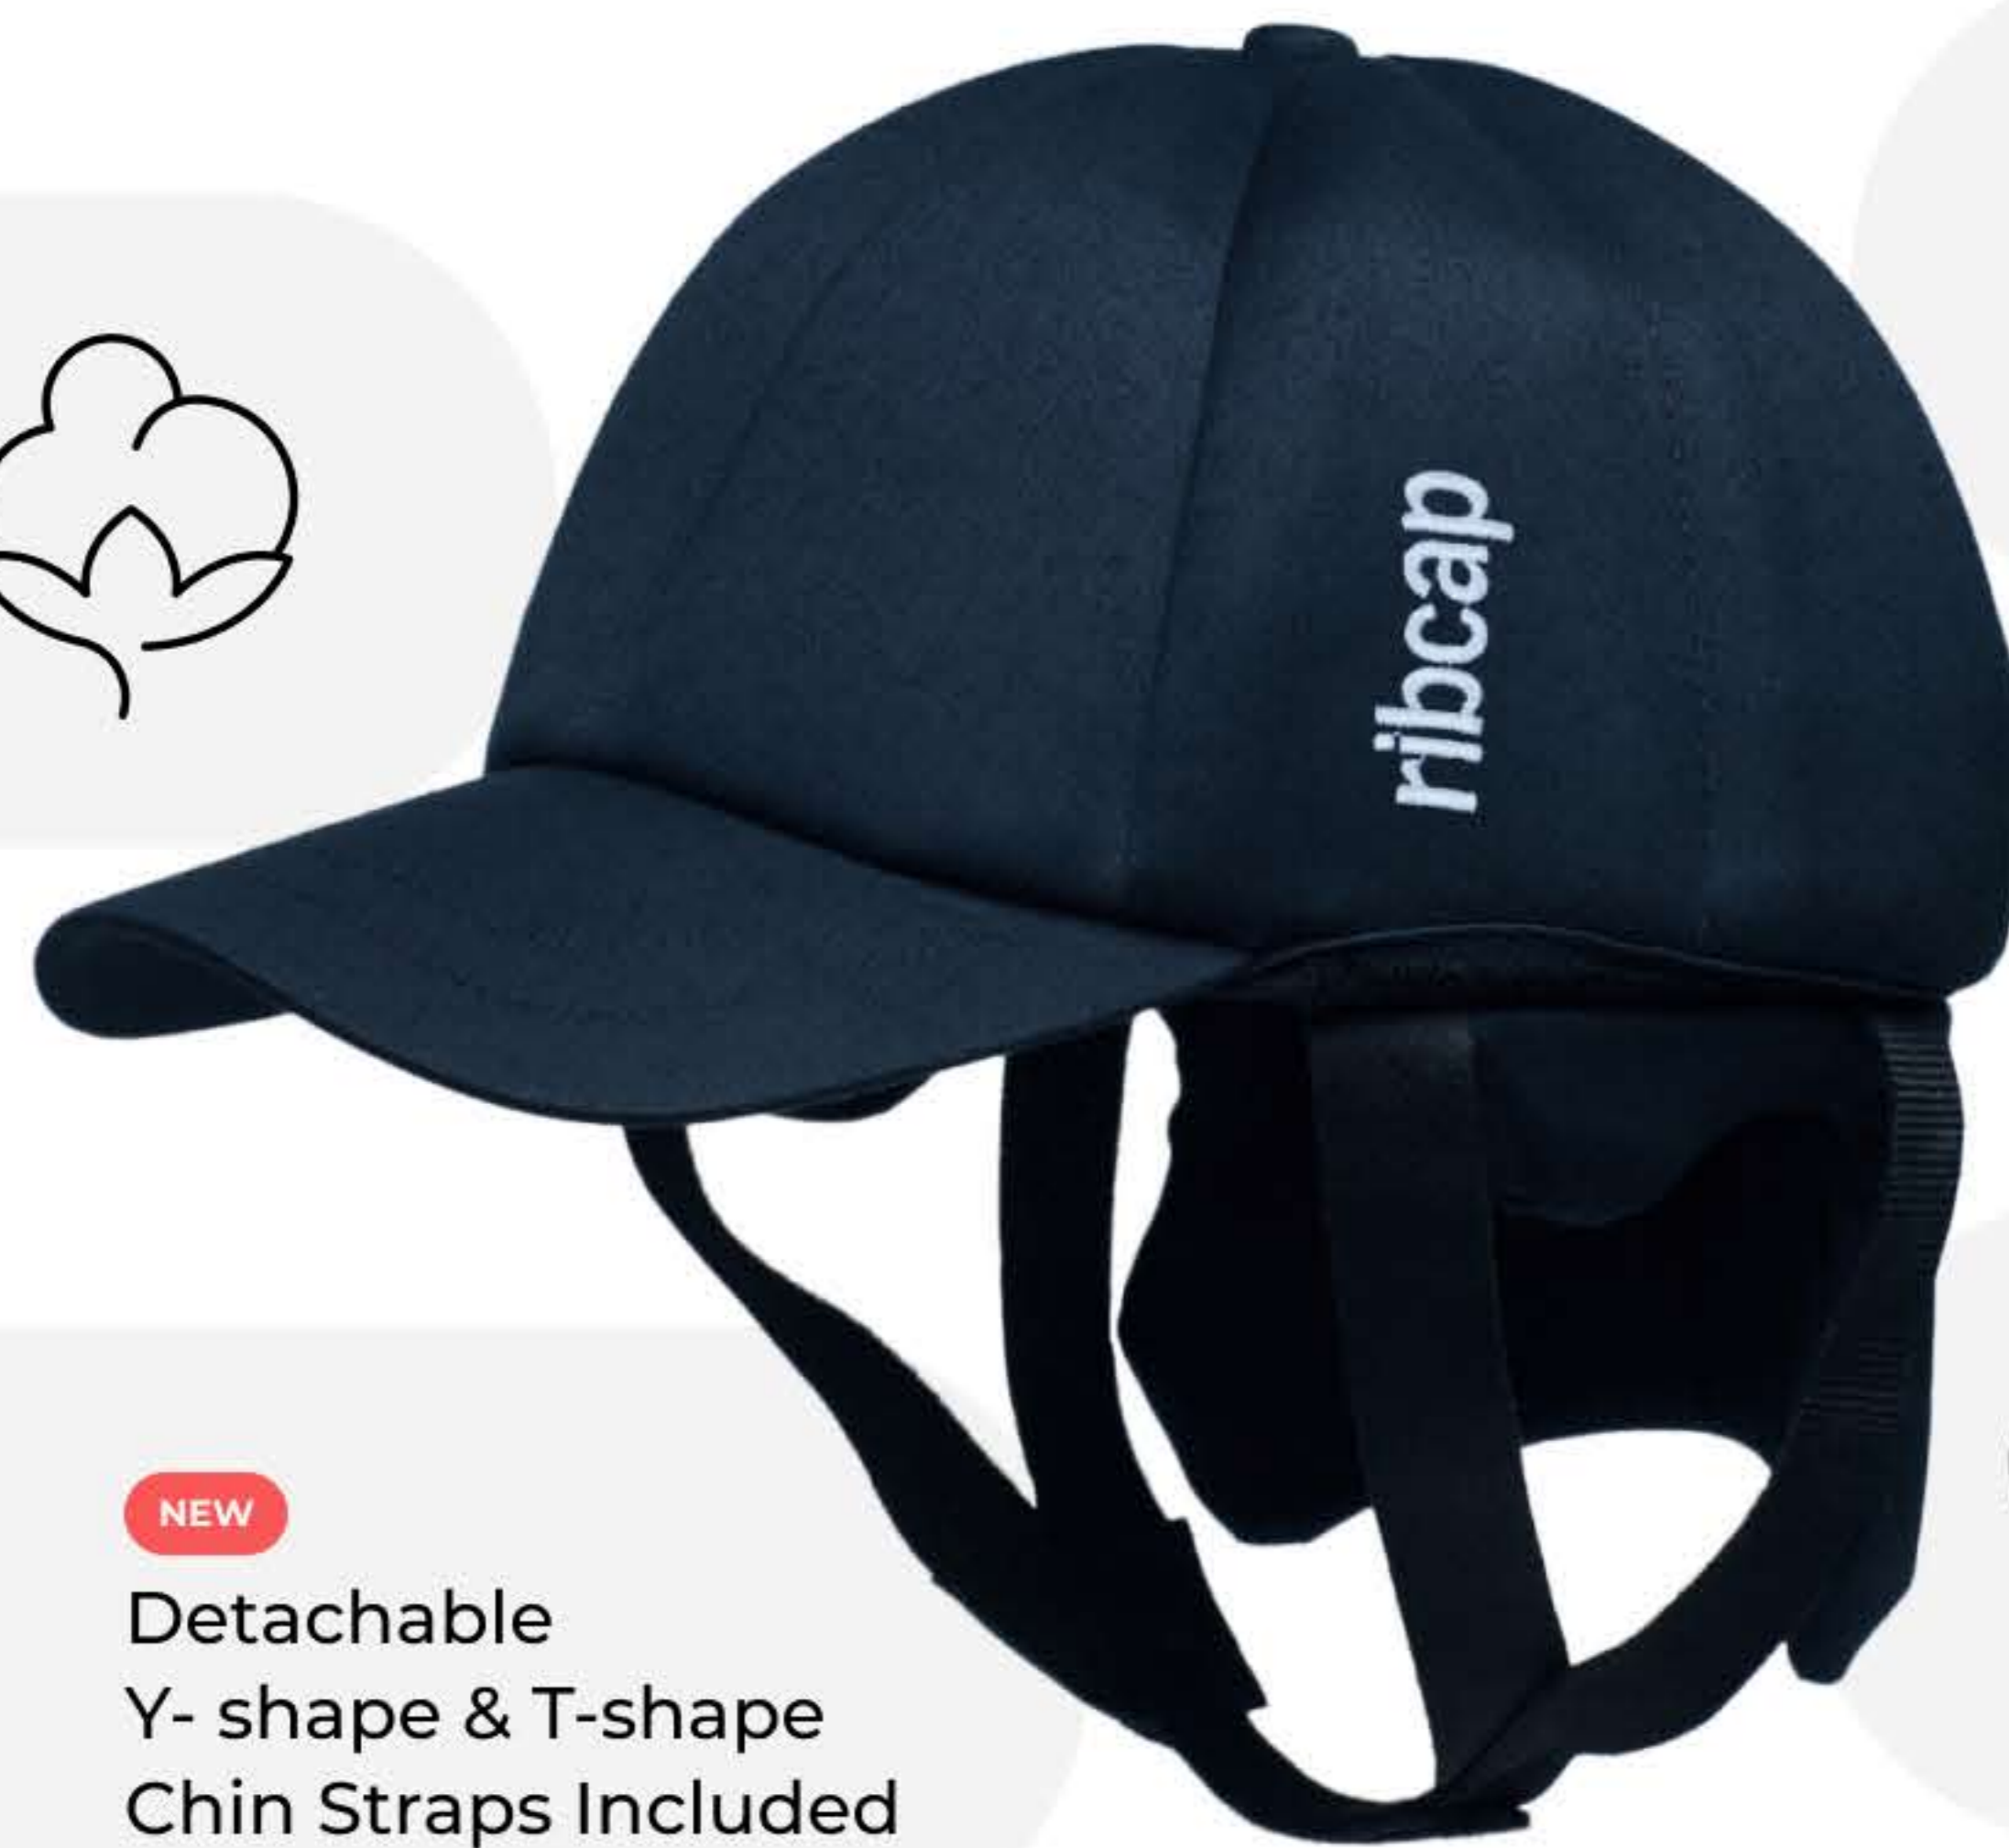

Ribcap's Extra Protective cap is the world's first fashionable soft medical grade head protection, uniquely designed to protect your loved ones from head injuries than can occur as a result of balance issues, falls, seizure activity, head banging.

Available Colors

Size	Circumference
Midi / Maxi	50-55cm 19.7"-21.6"

Adjustable sizing at the back of the cap.

Outside layer natural cotton

Inside Layer: Coolmax

NEW
Detachable Y- shape & T- shape Chin Straps Included

Detachable Extra Back Support

Oeko Tex Materials

BSI Tested

360° Protection

Breathable Fabric

BASEBALL

Lenny Kids

Bieber Kids is the original medical grade Ribcap helmet that is loved by kids for its unique look and feel. It's perfect for active children, both for indoor and outdoor activities and provides a great look that is super cool for boys and girls!