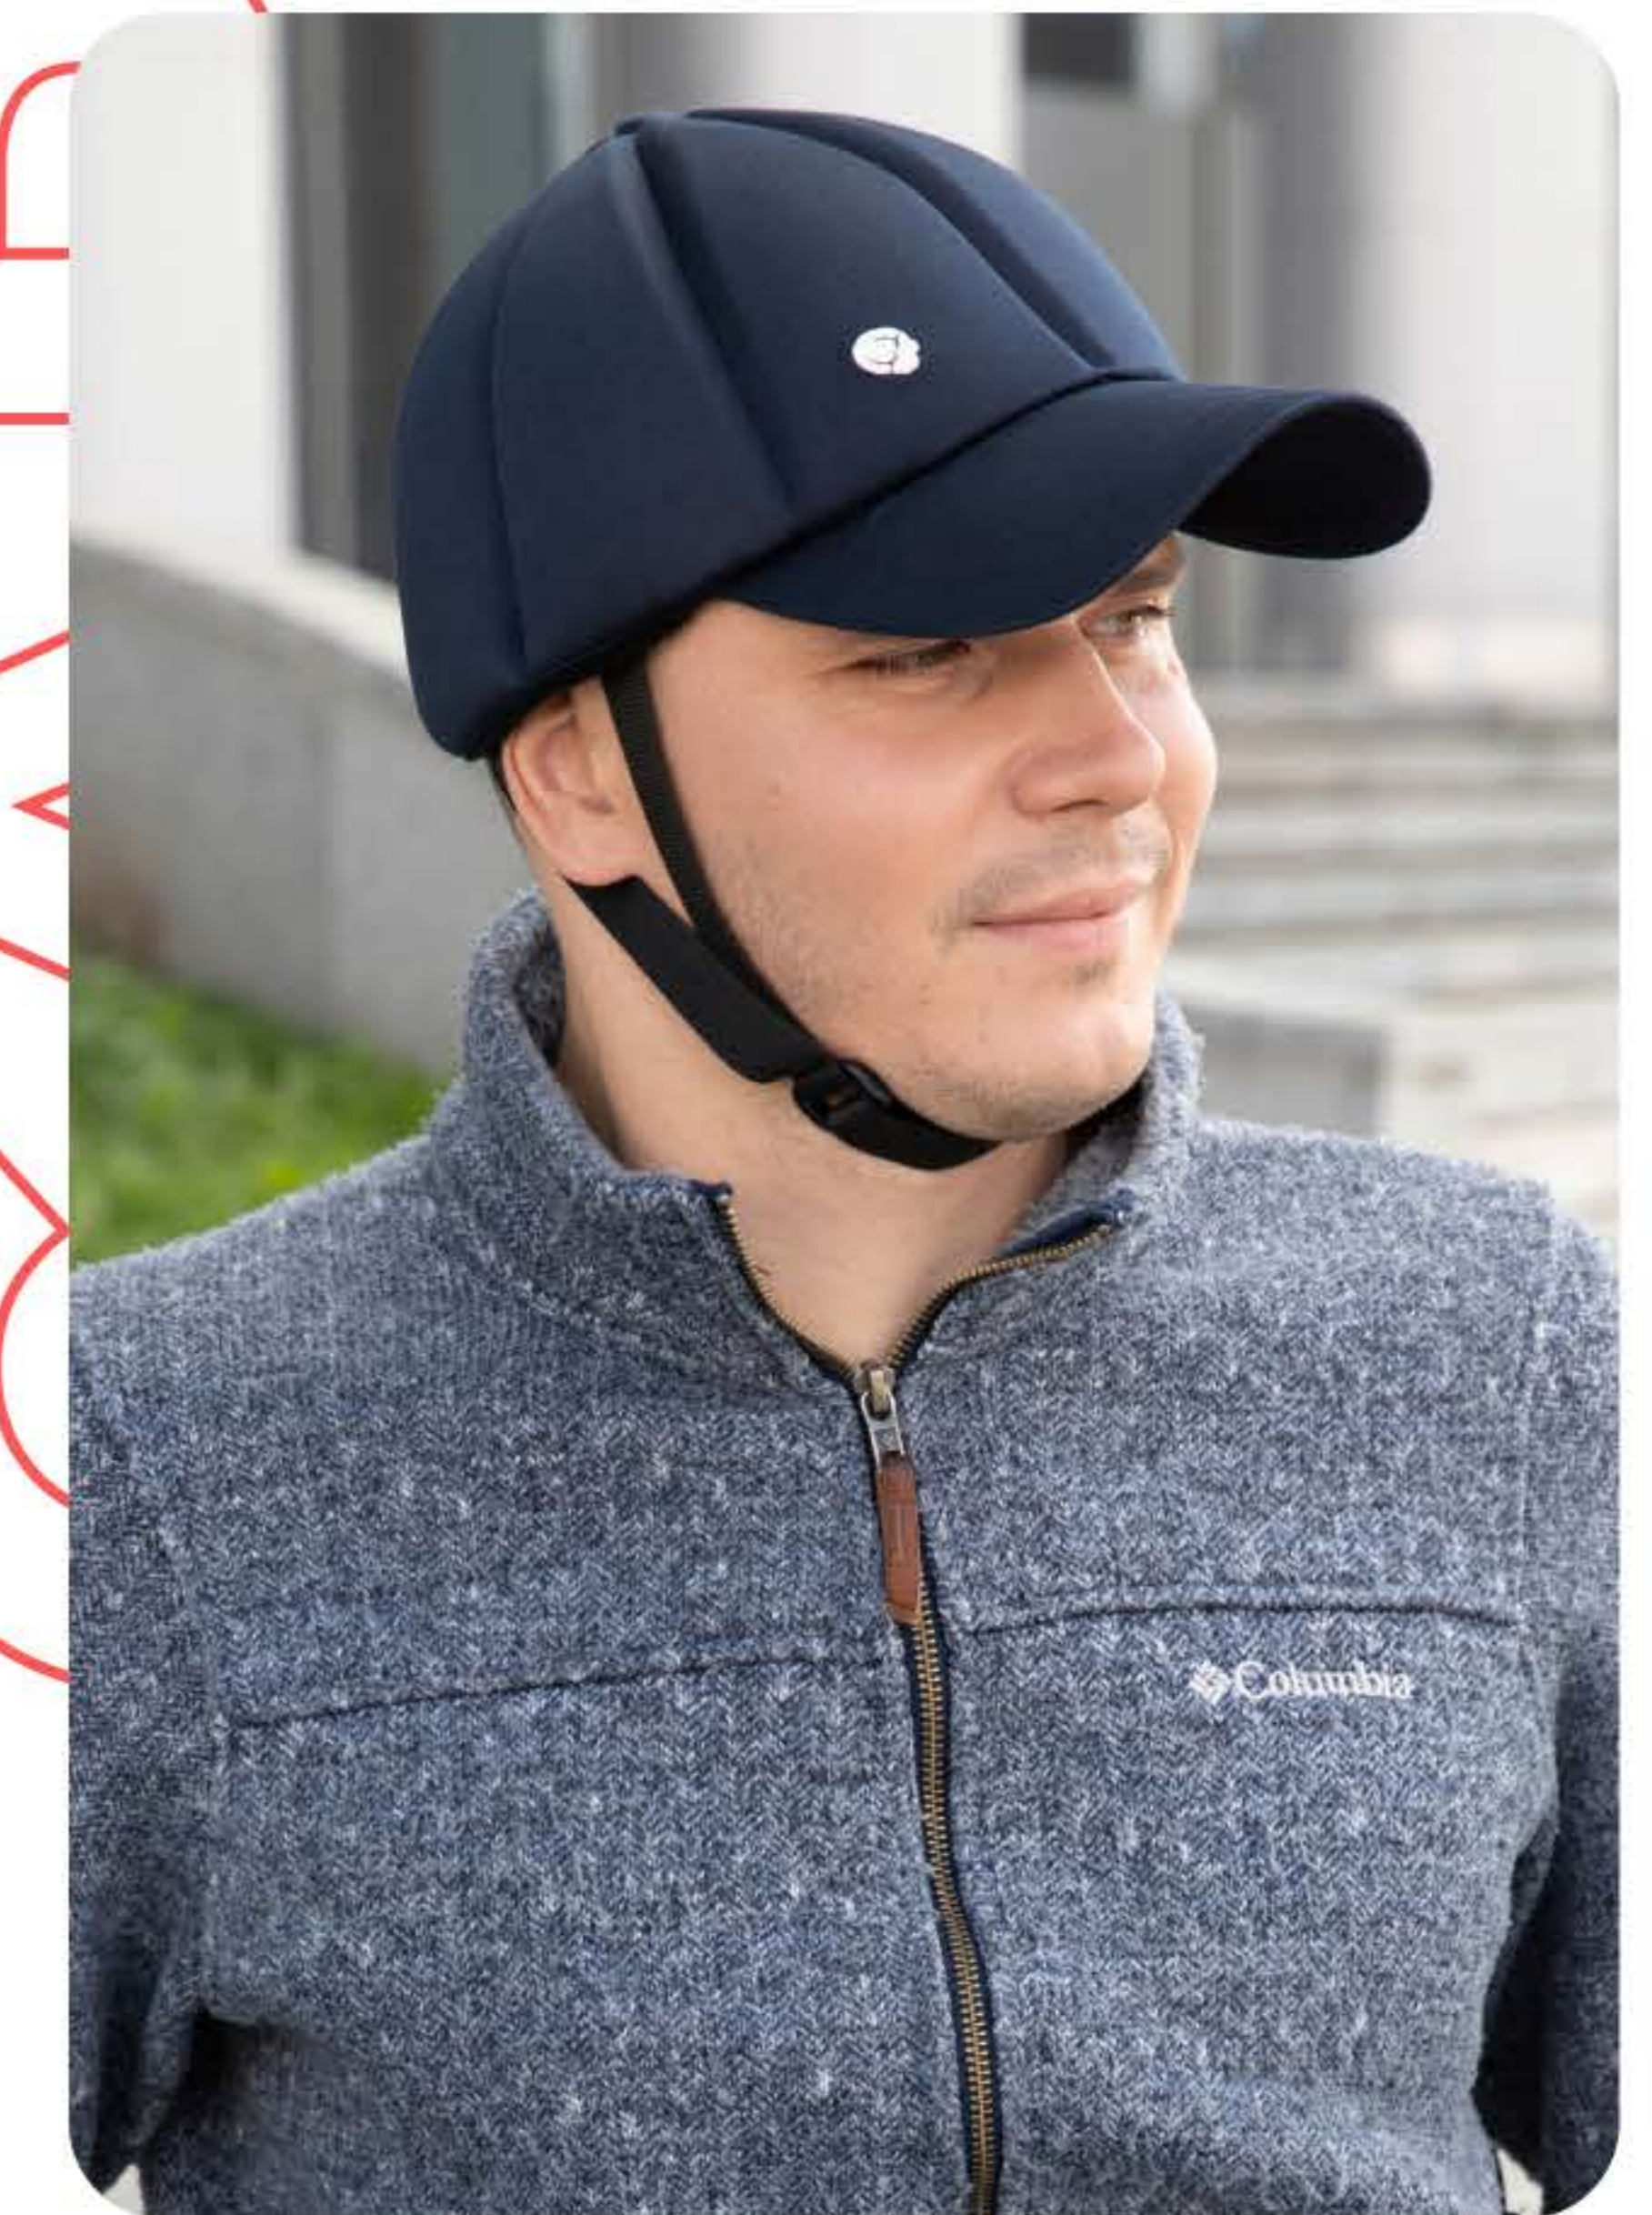

Baseball Cap

Ribcap's Baseball cap is the world's first fashionable soft medical grade head protection, uniquely designed to protect your loved ones from head injuries that can occur as a result of balance issues, falls, seizure activity, head banging.

Available Colors

Size Circumference

S/M 53-58cm | 20.8-22.8"

L/XL 59-61cm | 23.2-24.0"

Adjustable sizing at the back of the cap.

When you're in between sizes, please choose the larger size.

Outside layer natural cotton

Protective Foam Embedded, Protective, Comfortable And Breathable.

Inside Layer: Coolmax

NEW

Detachable Y- shape & T-shape Chin Straps Included

Oeko Tex Materials

BSI Tested

360° Protection

Breathable Fabric

BEAT THE HEAT