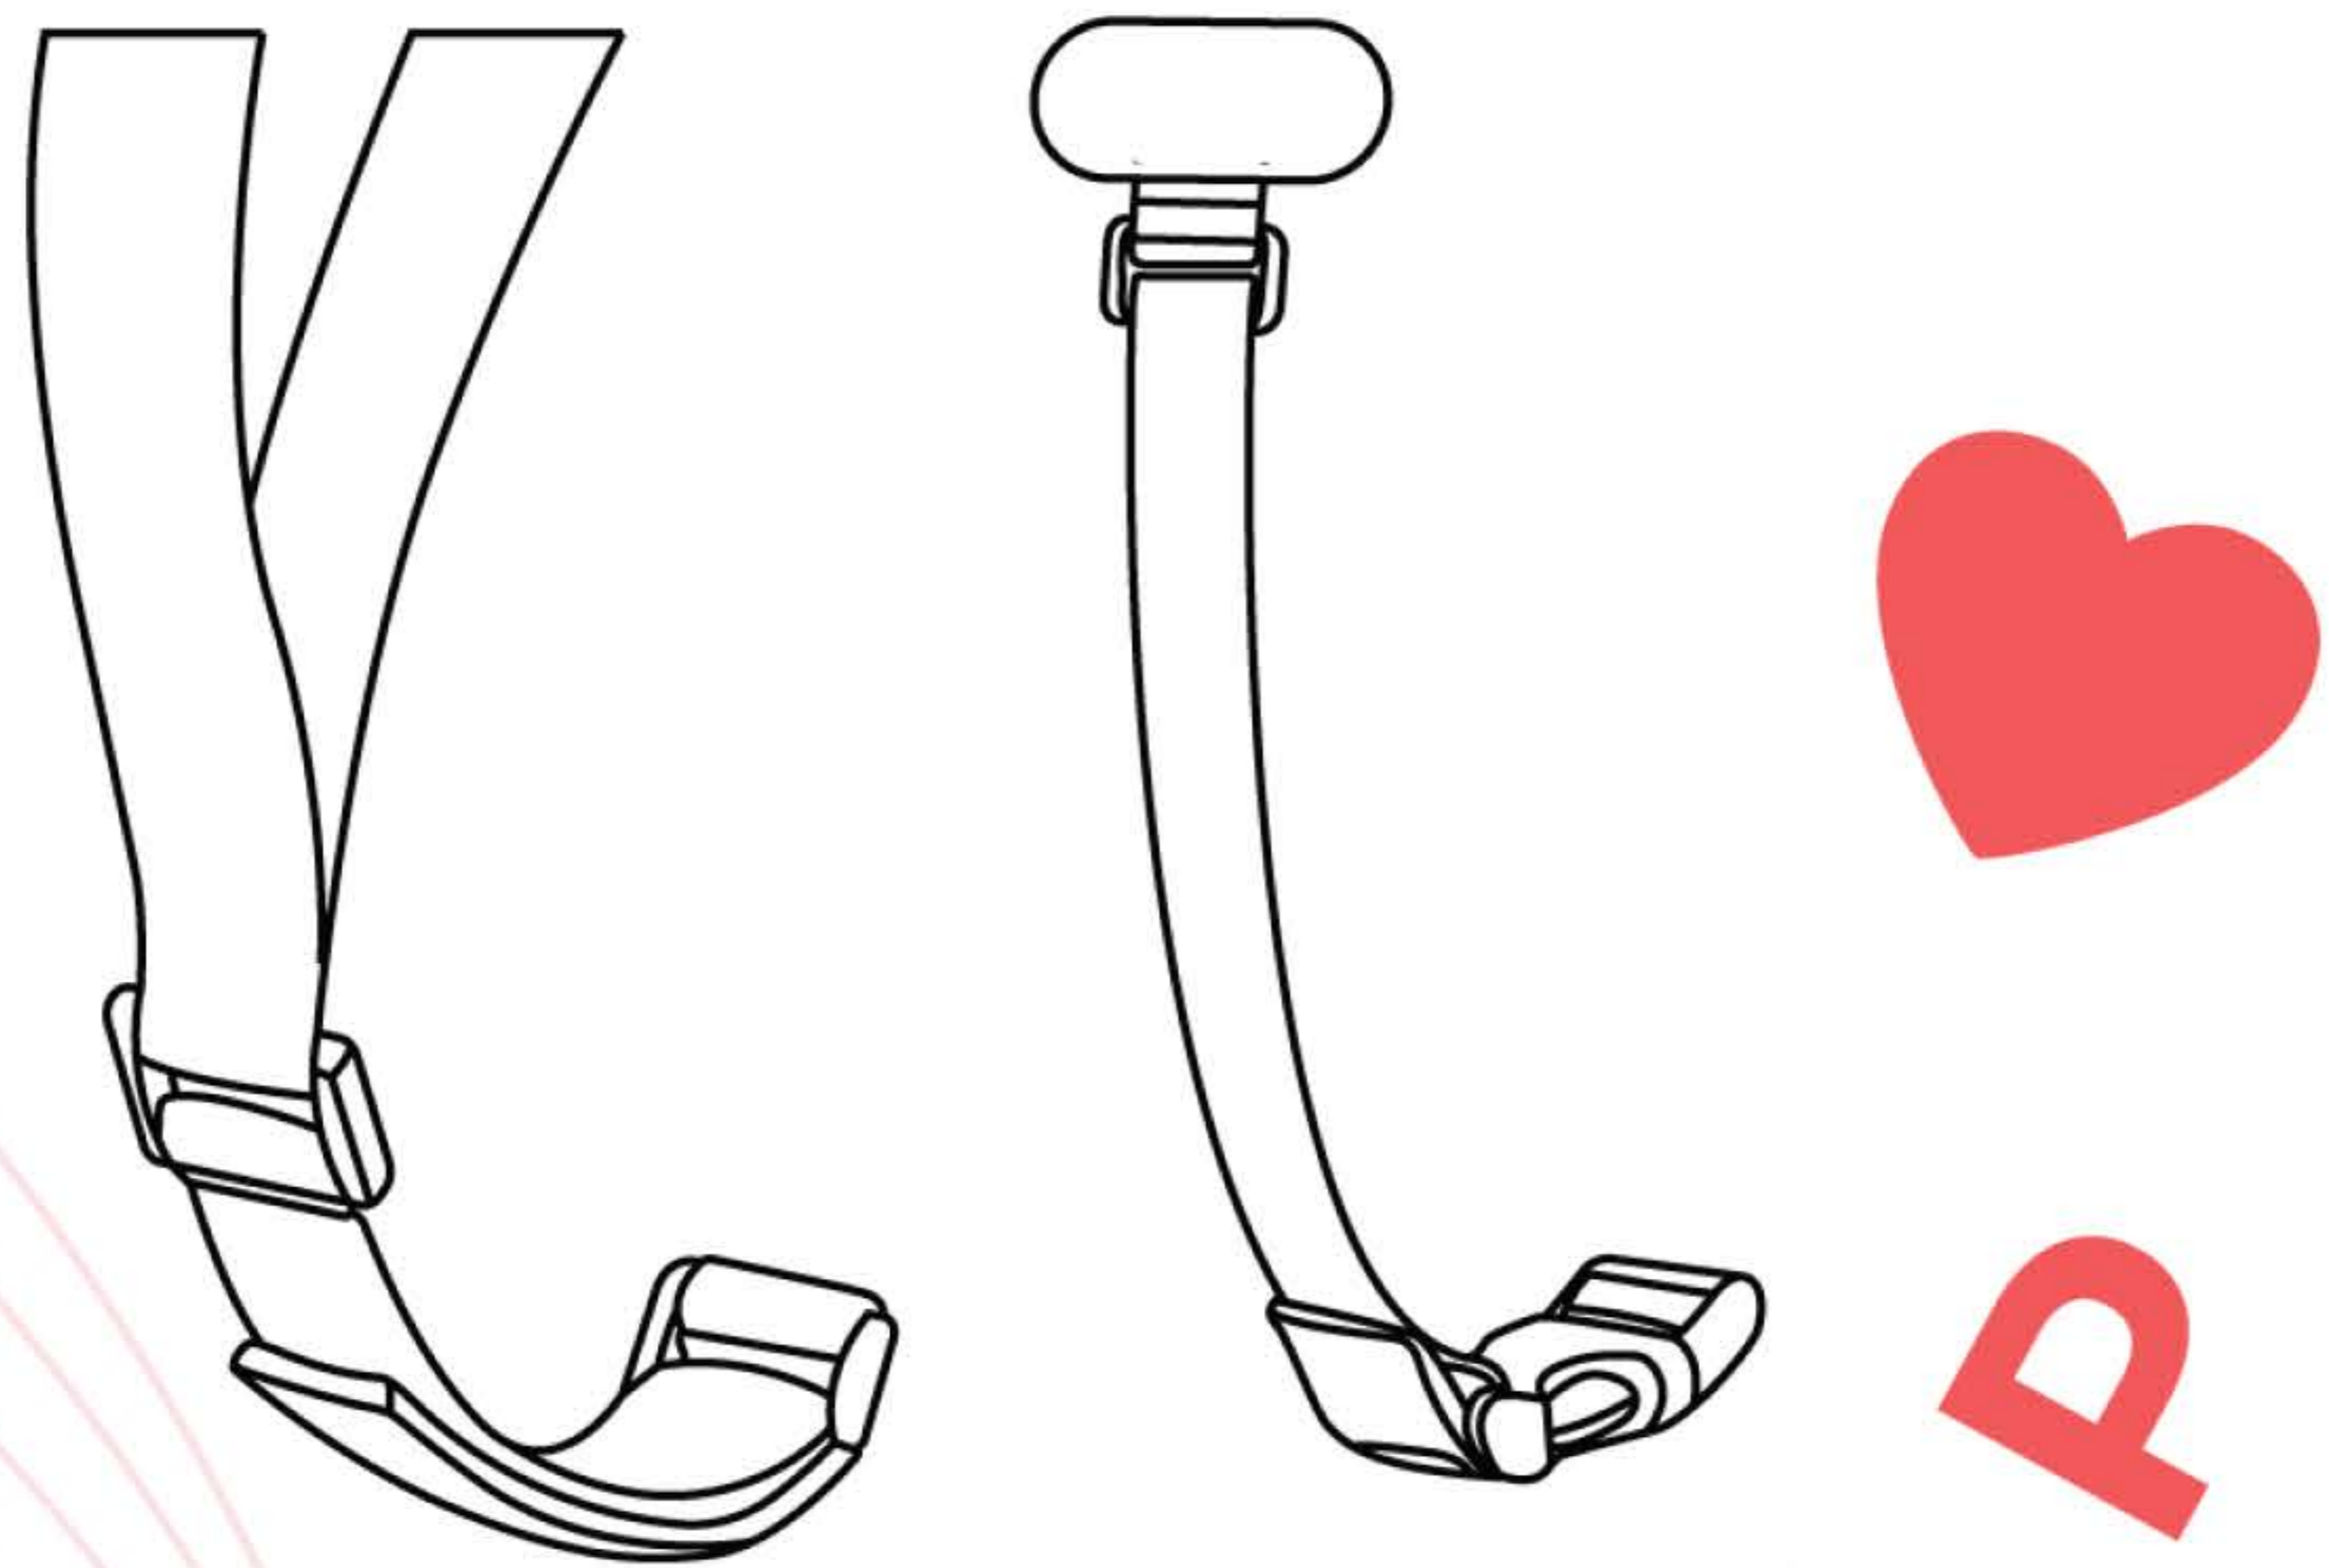

Ribcap's Extra Protective cap is the world's first fashionable soft medical grade head protection, uniquely designed to protect your loved ones from head injuries than can occur as a result of balance issues, falls, seizure activity, head banging.

Detachable
Chin Straps
Included

Protective Foam
Embedded,
Protective,
Comfortable And
Breathable.

Oeko Tex
Materials

BSI
Tested

360°
Protection

Breathable
Fabric

DOUBLE CHIN STRAP

Choose your style

How to add the chin straps on the baseball caps?

Y-Strap

T-Strap

Make sure that the velcro line on the strap is in line with the velcro line on the inside of the cap.

Our Mission

ribcap®

Ribcap is the world's first fashionable soft shell medical grade skull (and body) protection, uniquely designed to protect your loved ones from head injuries than can occur as a result of age related balance issues, falls, seizure activity, head banging, sensory sensitivity, etc.