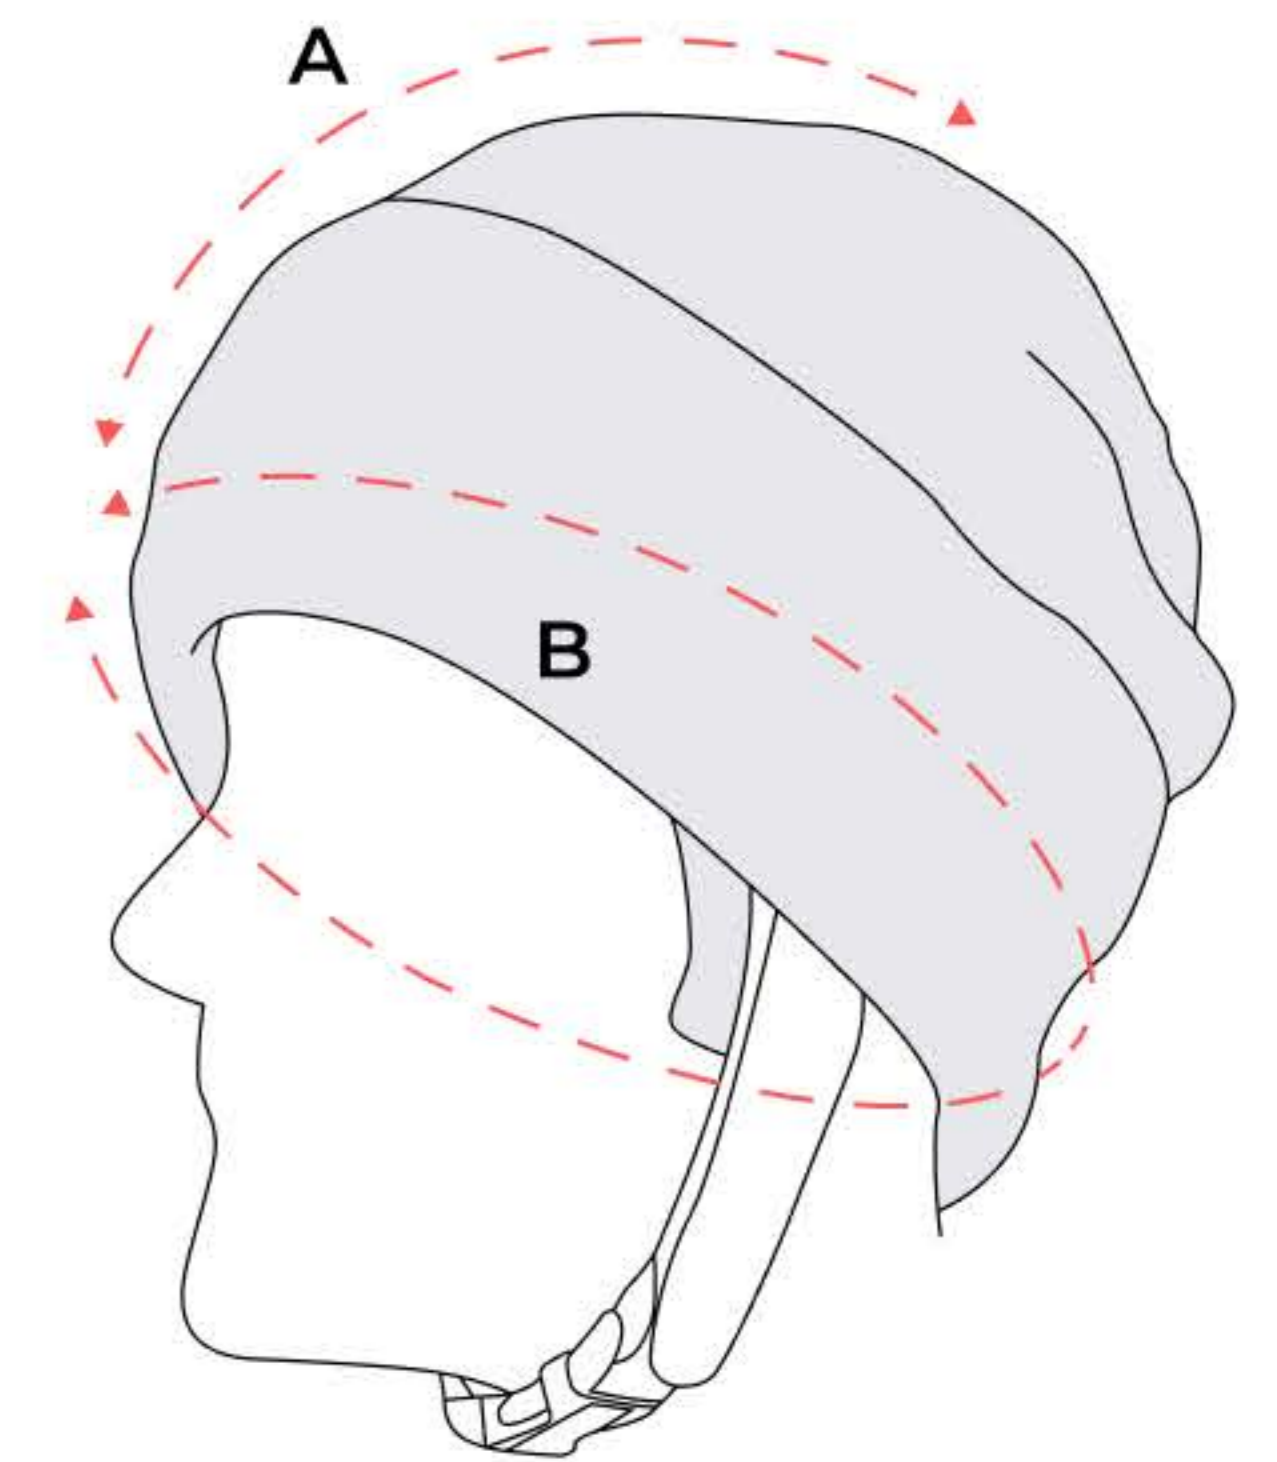

**Trusted by experts
& loved by users!**

Size Guide

BASEBALL CAP

Size	A	B
Midi / Maxi	16.5cm 6.5"	50-55cm 19.7-21.6"
S/M	17.5cm 6.9"	53-58cm 20.8-22.8"
M	18.5cm 7.3"	59-65cm 23.2-25.6"

LENNY • IGGY • HARDY • BILLIE • BIEBER • FOX

Size	A	B
Mini	16cm 6.3"	47-49cm 18.5-19.3"
Midi	17.5cm 6.5"	50-52cm 19.7-20.5"
Maxi	17.5cm 6.9"	53-55cm 20.8-21.6"
S	17.5cm 6.9"	53-55cm 20.8-21.6"
M	18.5cm 7.3"	56-58cm 22.0-22.8"
L	19.5cm 7.7"	59-61cm 23.2-24.0"
XL*	20.5cm 8.1"	62-65cm 24.4-25.6"