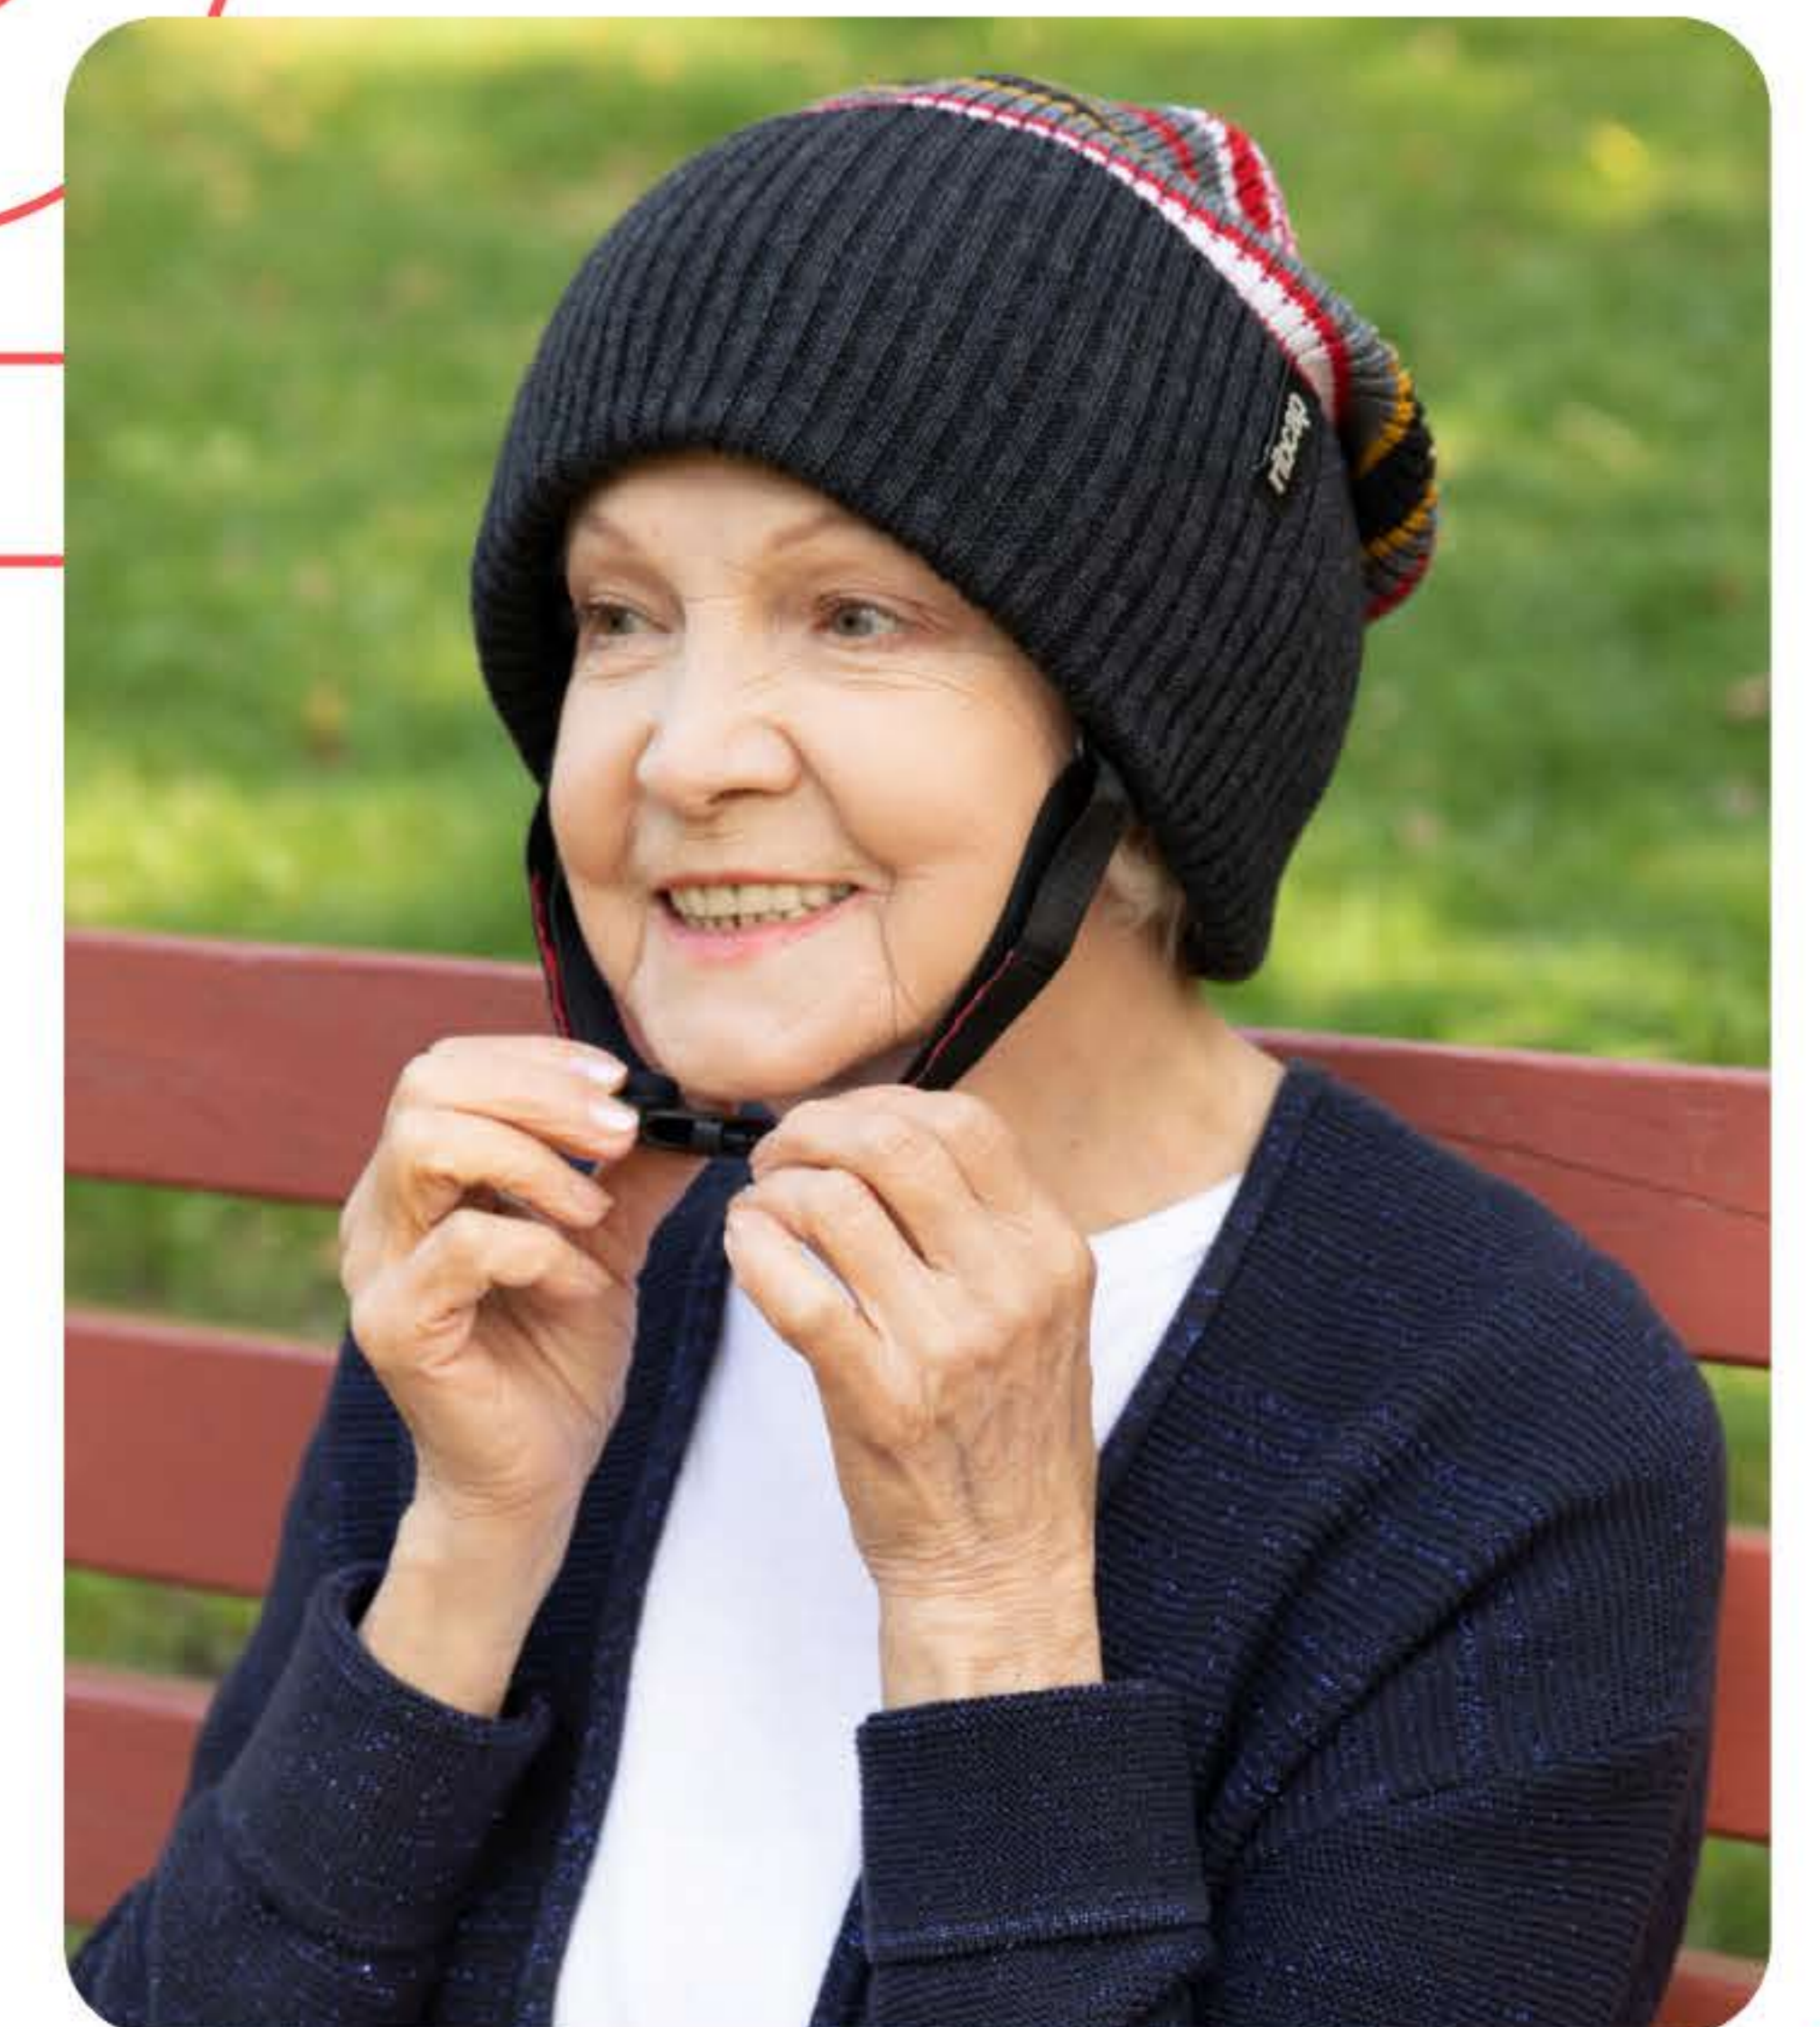

Inside Layer:
Coolmax

Outside layer
natural wool

Detachable
Chin Straps
Included

Protective Foam Embedded,
Protective, Comfortable
And Breathable.

Oeko Tex
Materials

BSI
Tested

360°
Protection

Breathable
Fabric