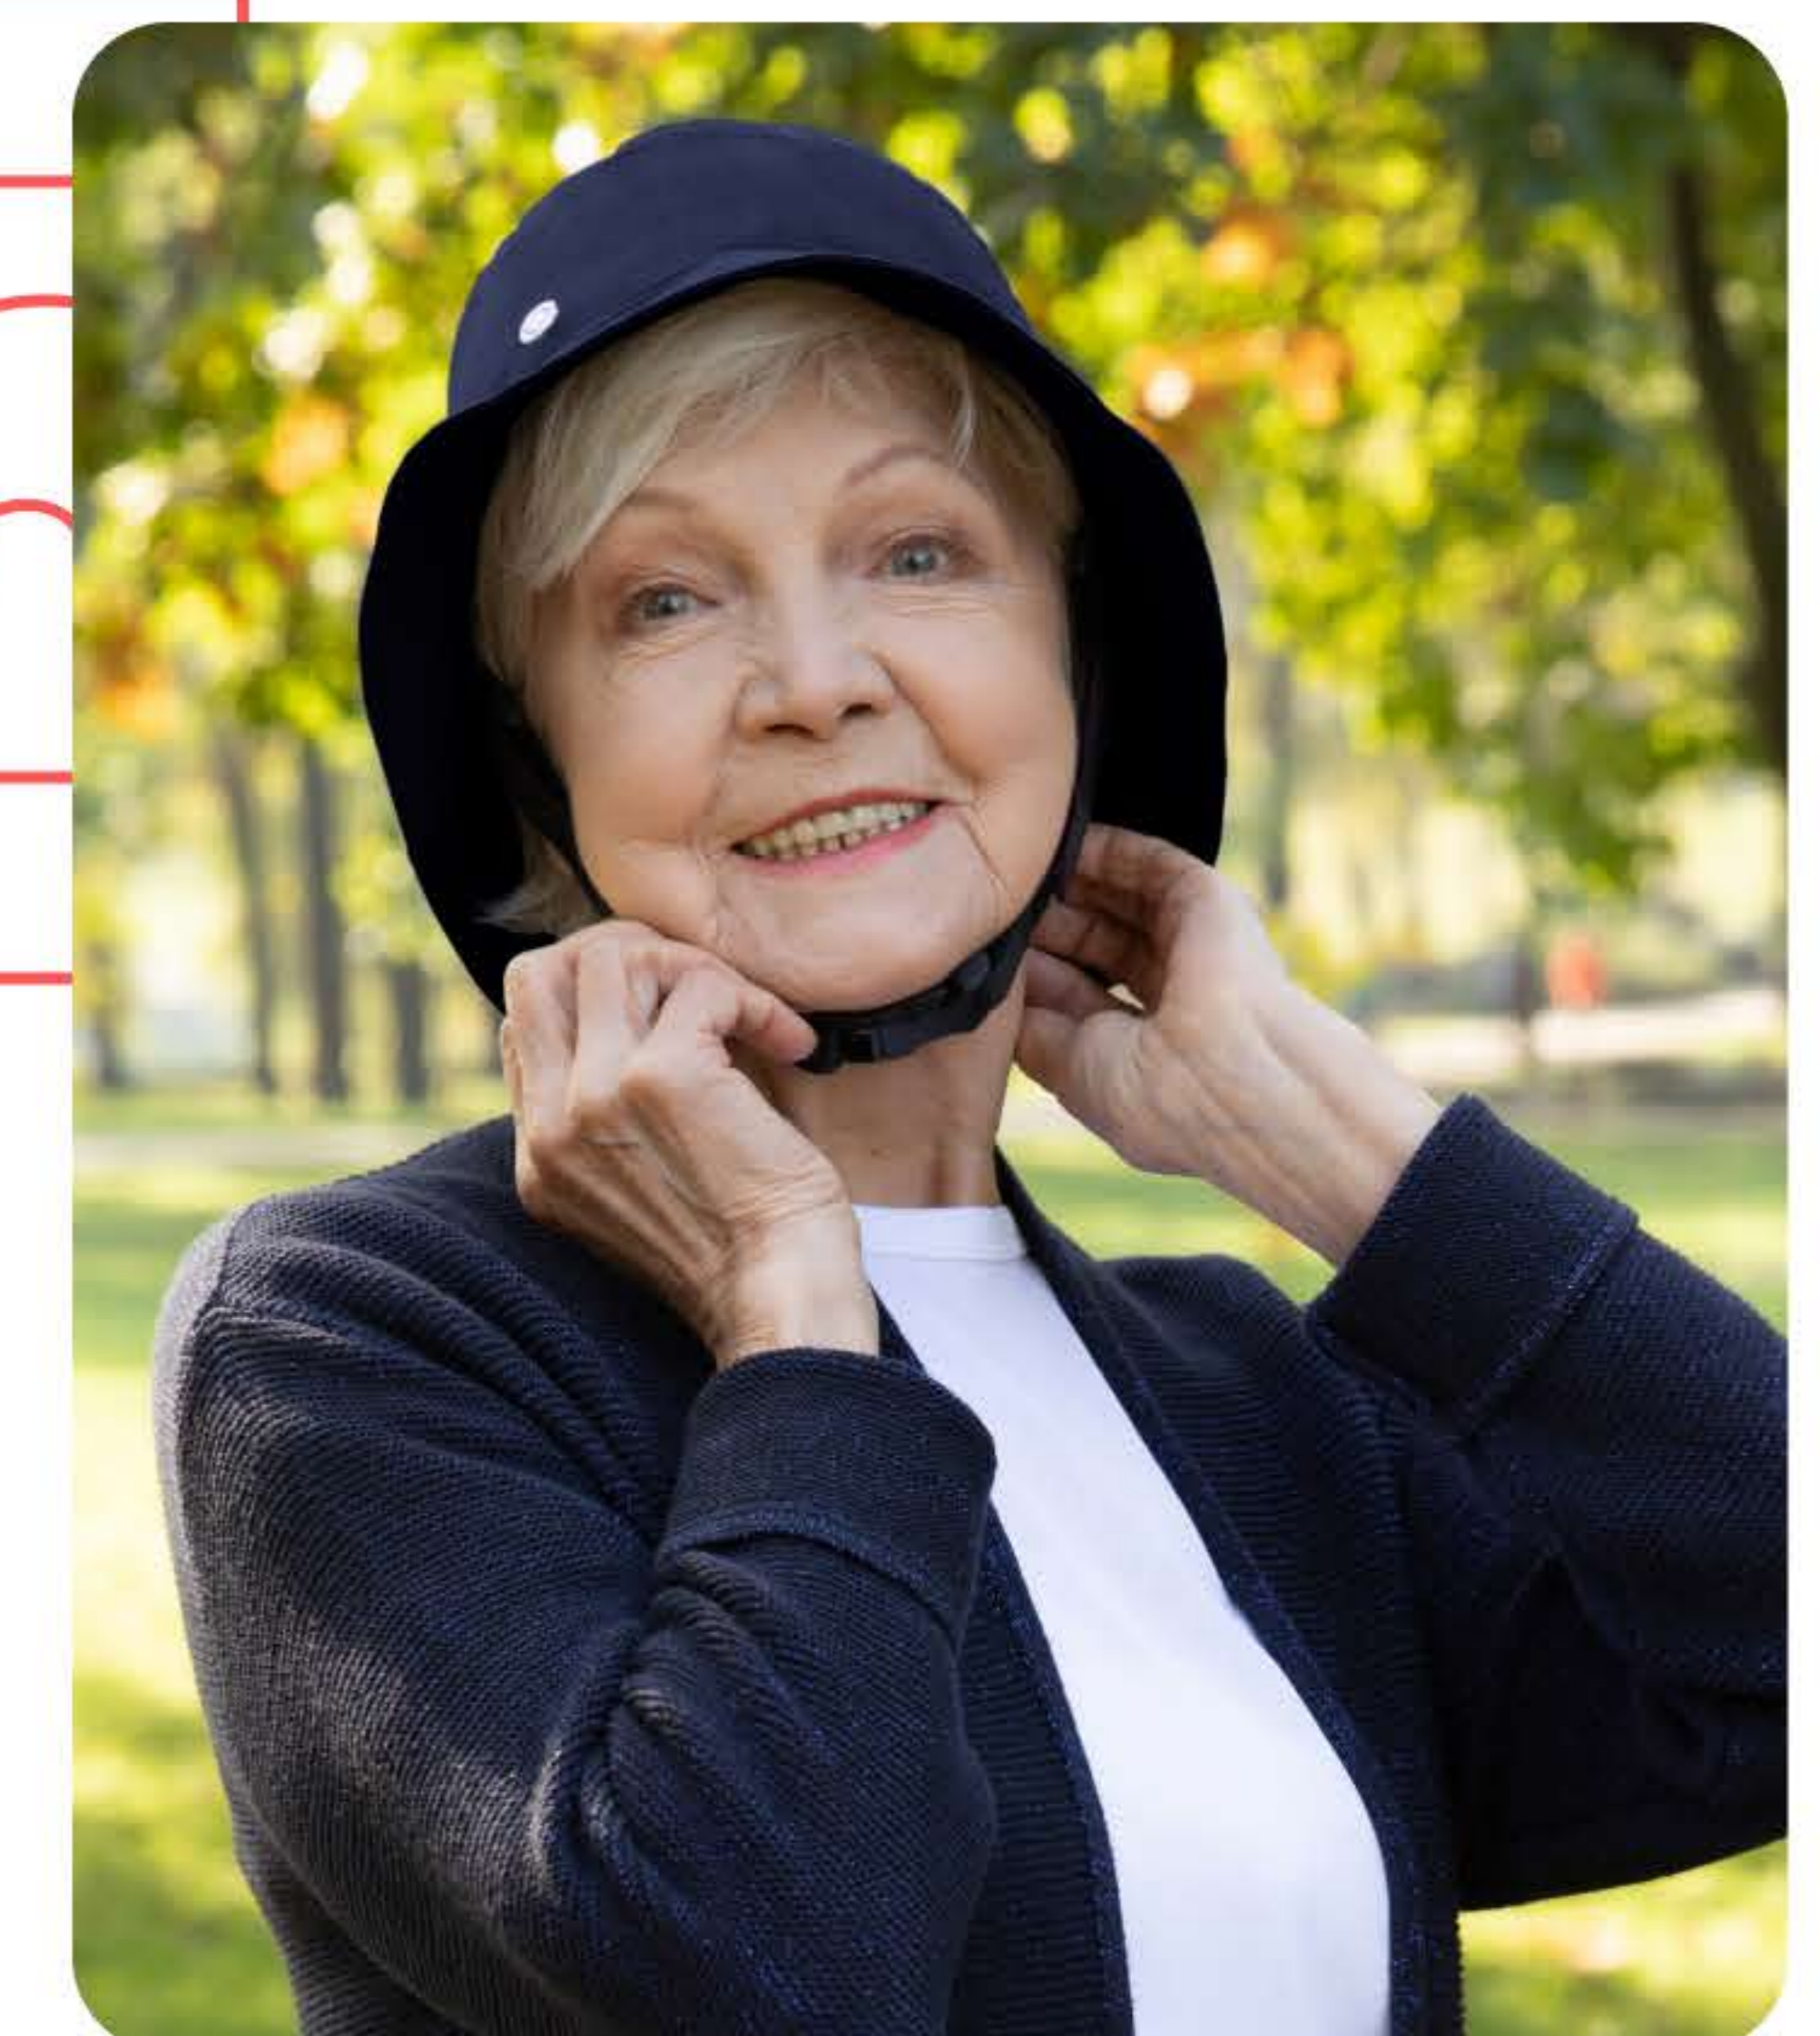

Oeko Tex Materials

BSI Tested

360° Protection

Breathable Fabric