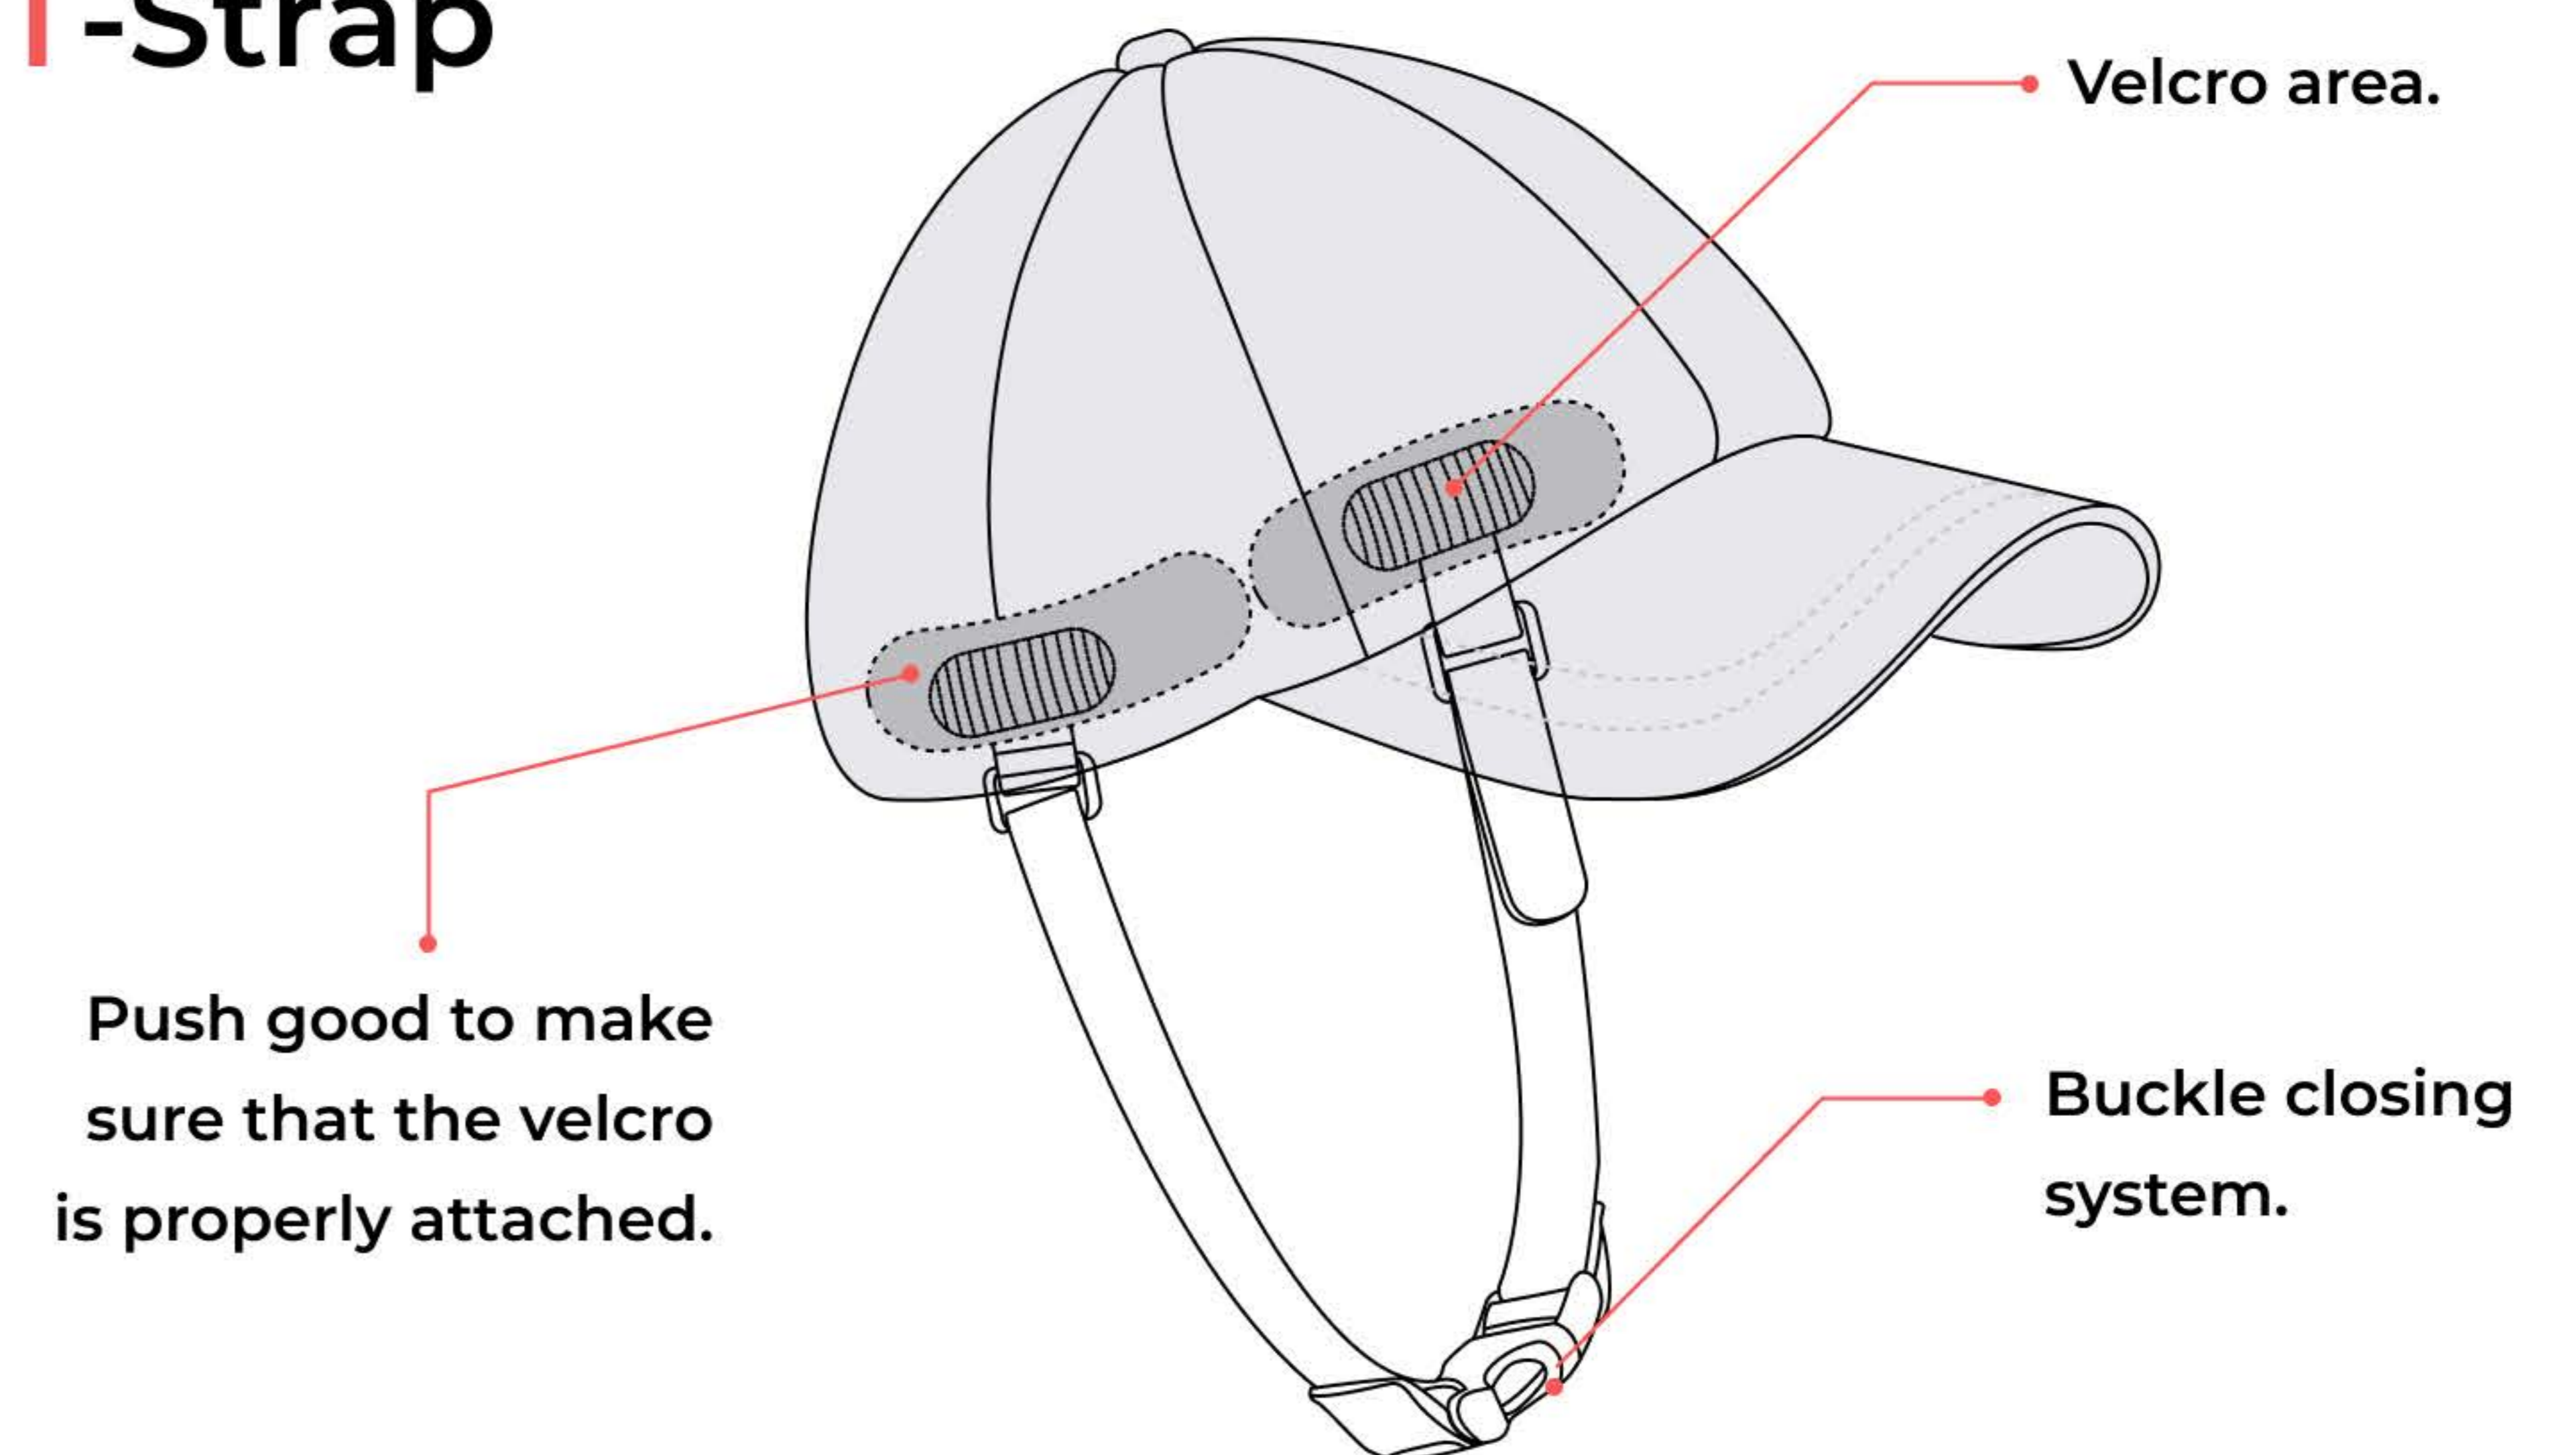

How to add the chin straps on the baseball caps?

Y-Strap

T-Strap

Make sure that the velcro line on the strap is in line with the velcro line on the inside of the cap.

Our Mission

ribcap®

Ribcap is the world's first fashionable soft shell medical grade skull (and body) protection, uniquely designed to protect your loved ones from head injuries than can occur as a result of age related balance issues, falls, seizure activity, head banging, sensory sensitivity, etc.