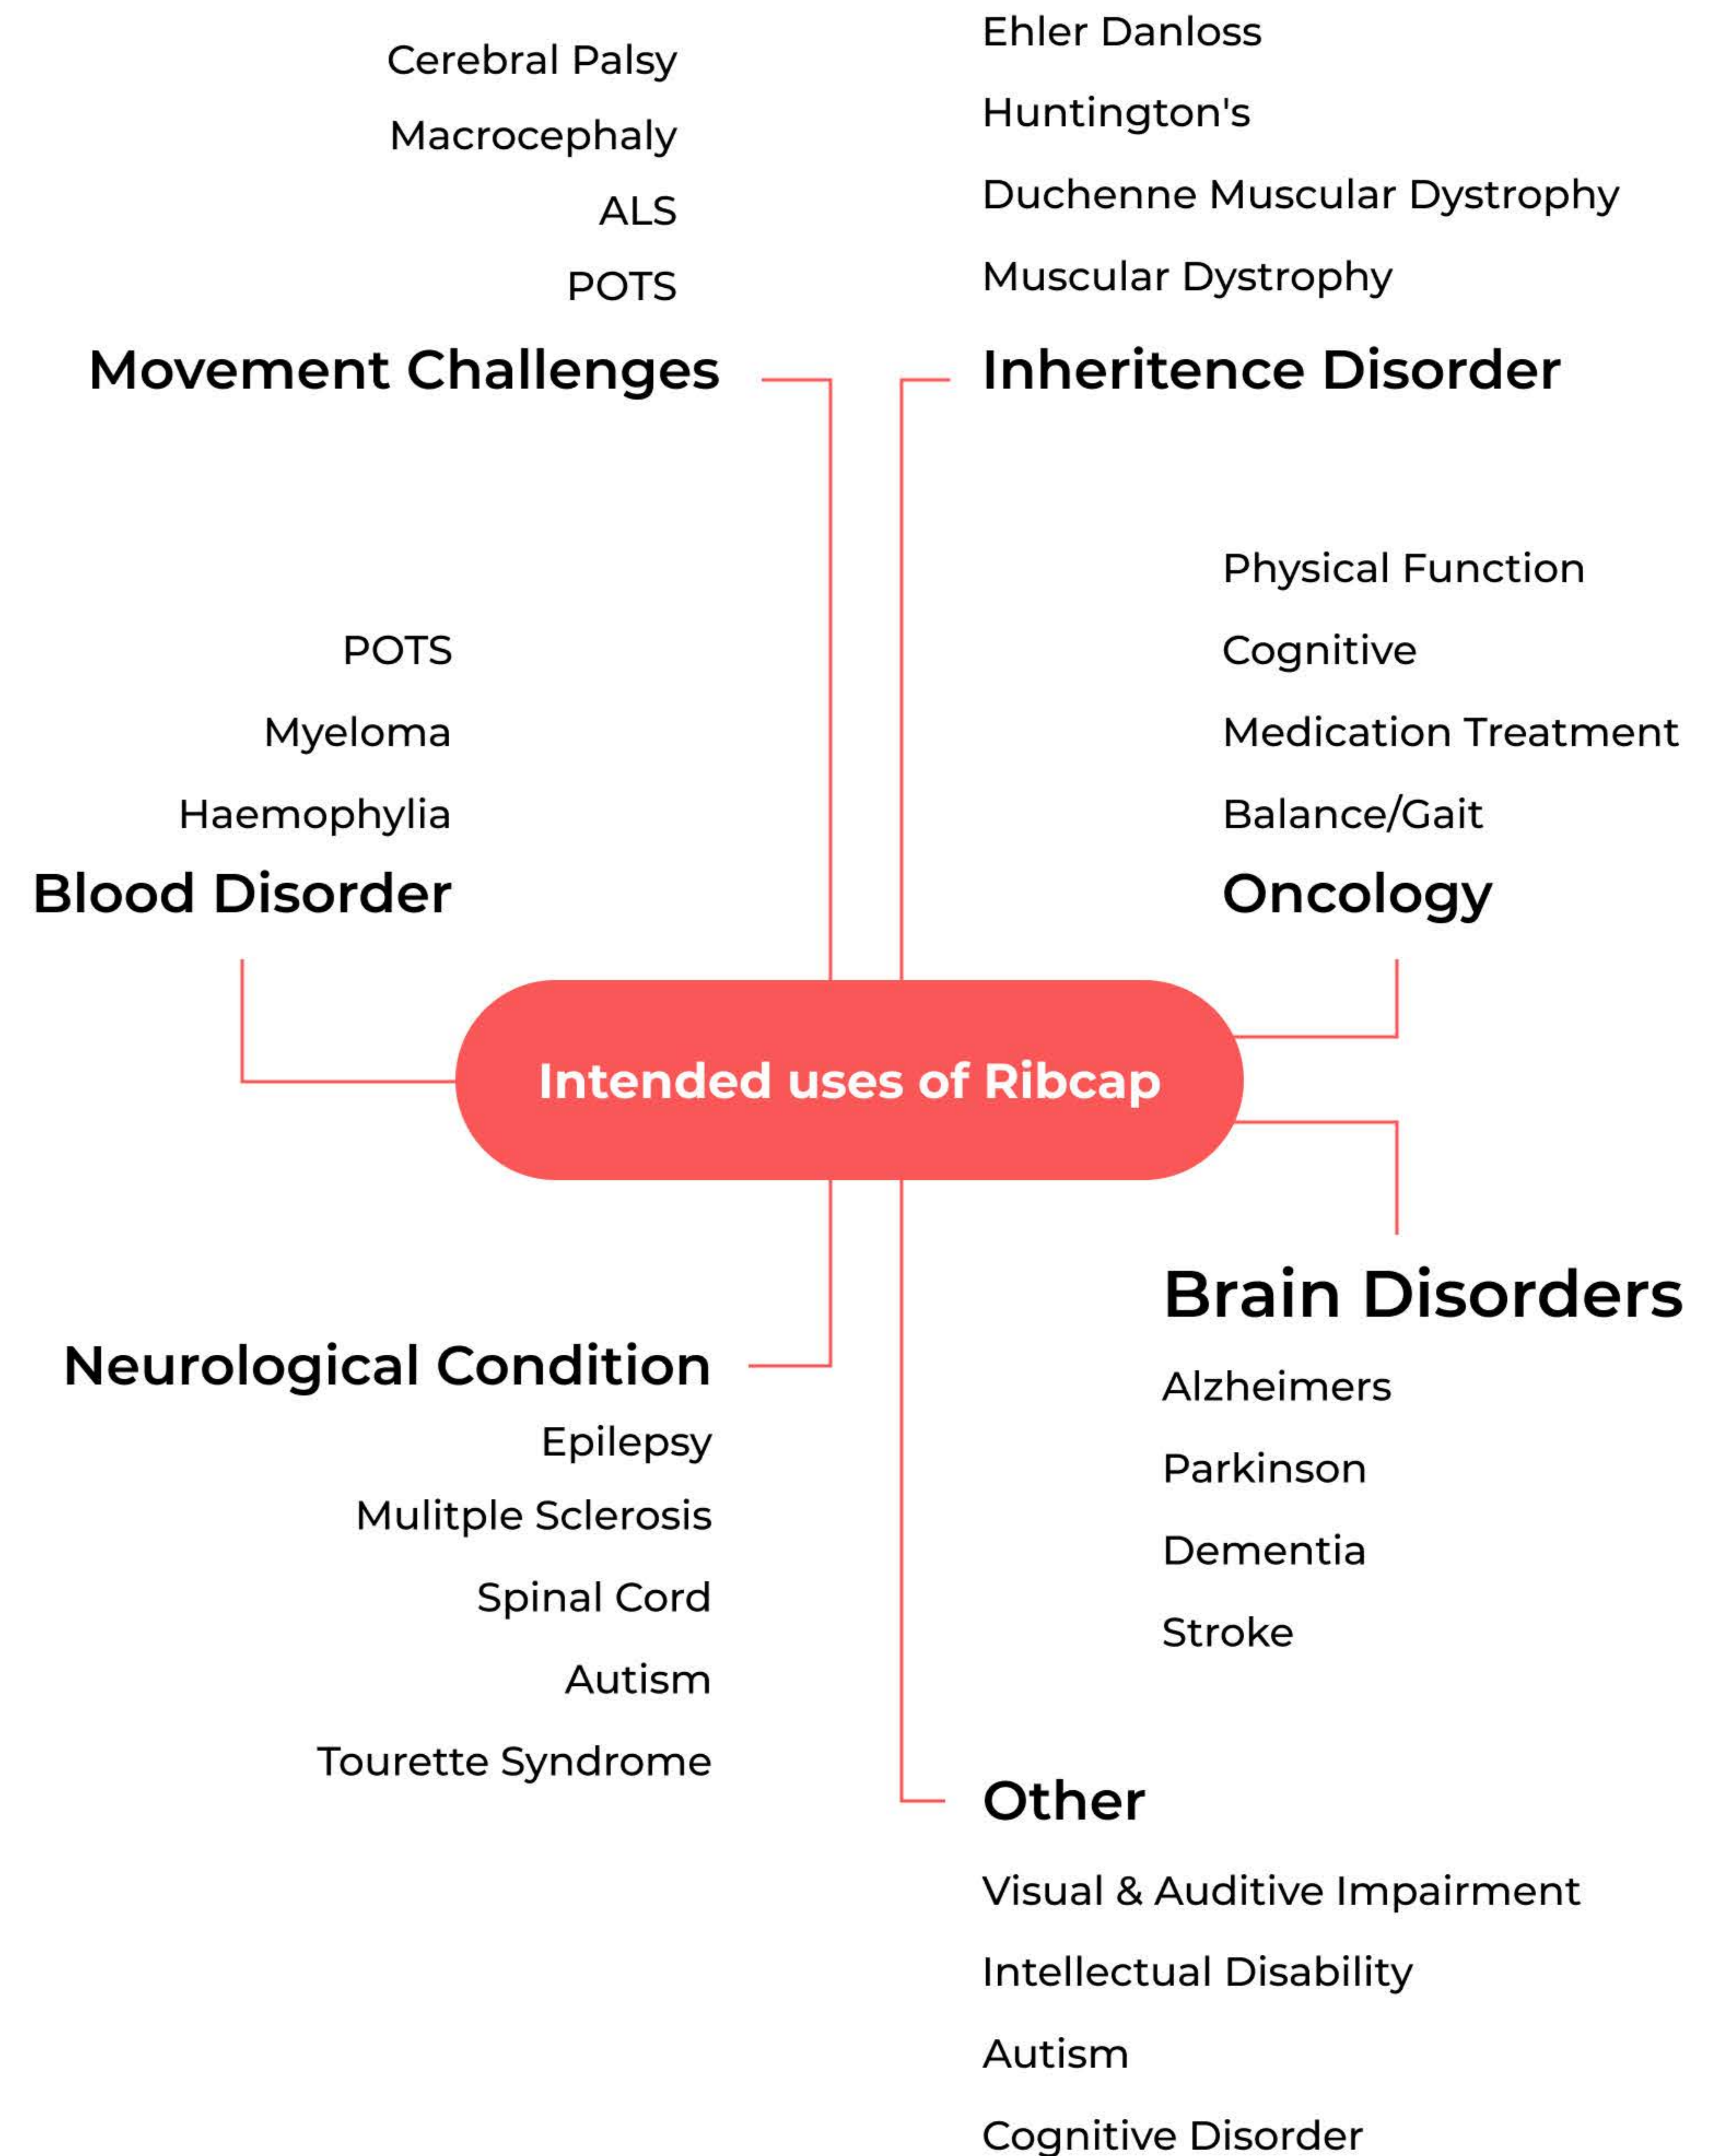

70
mn

head injuries are reported every year globally, and by 2025 will be the main cause of long-term disability in children and young adults.

Why Wear ribcap

Freedom of movement

Because you're protected

Be happy, look good

01
sec

For every 1 second, two people in the world are struck by a traumatic brain injury.

406
bn

was spent in the USA alone for traumatic brain injuries, known as TBI's.*

* **TBI**
Traumatic Brain Injury

How TBI's happen

- 41%** falls at all ages
- 35%** being struck
- 11%** assaults and other

Ideal for...

Everyone! But here are a just few ideas of how people are already using Ribcaps everyday.

WHAT'S INSIDE?