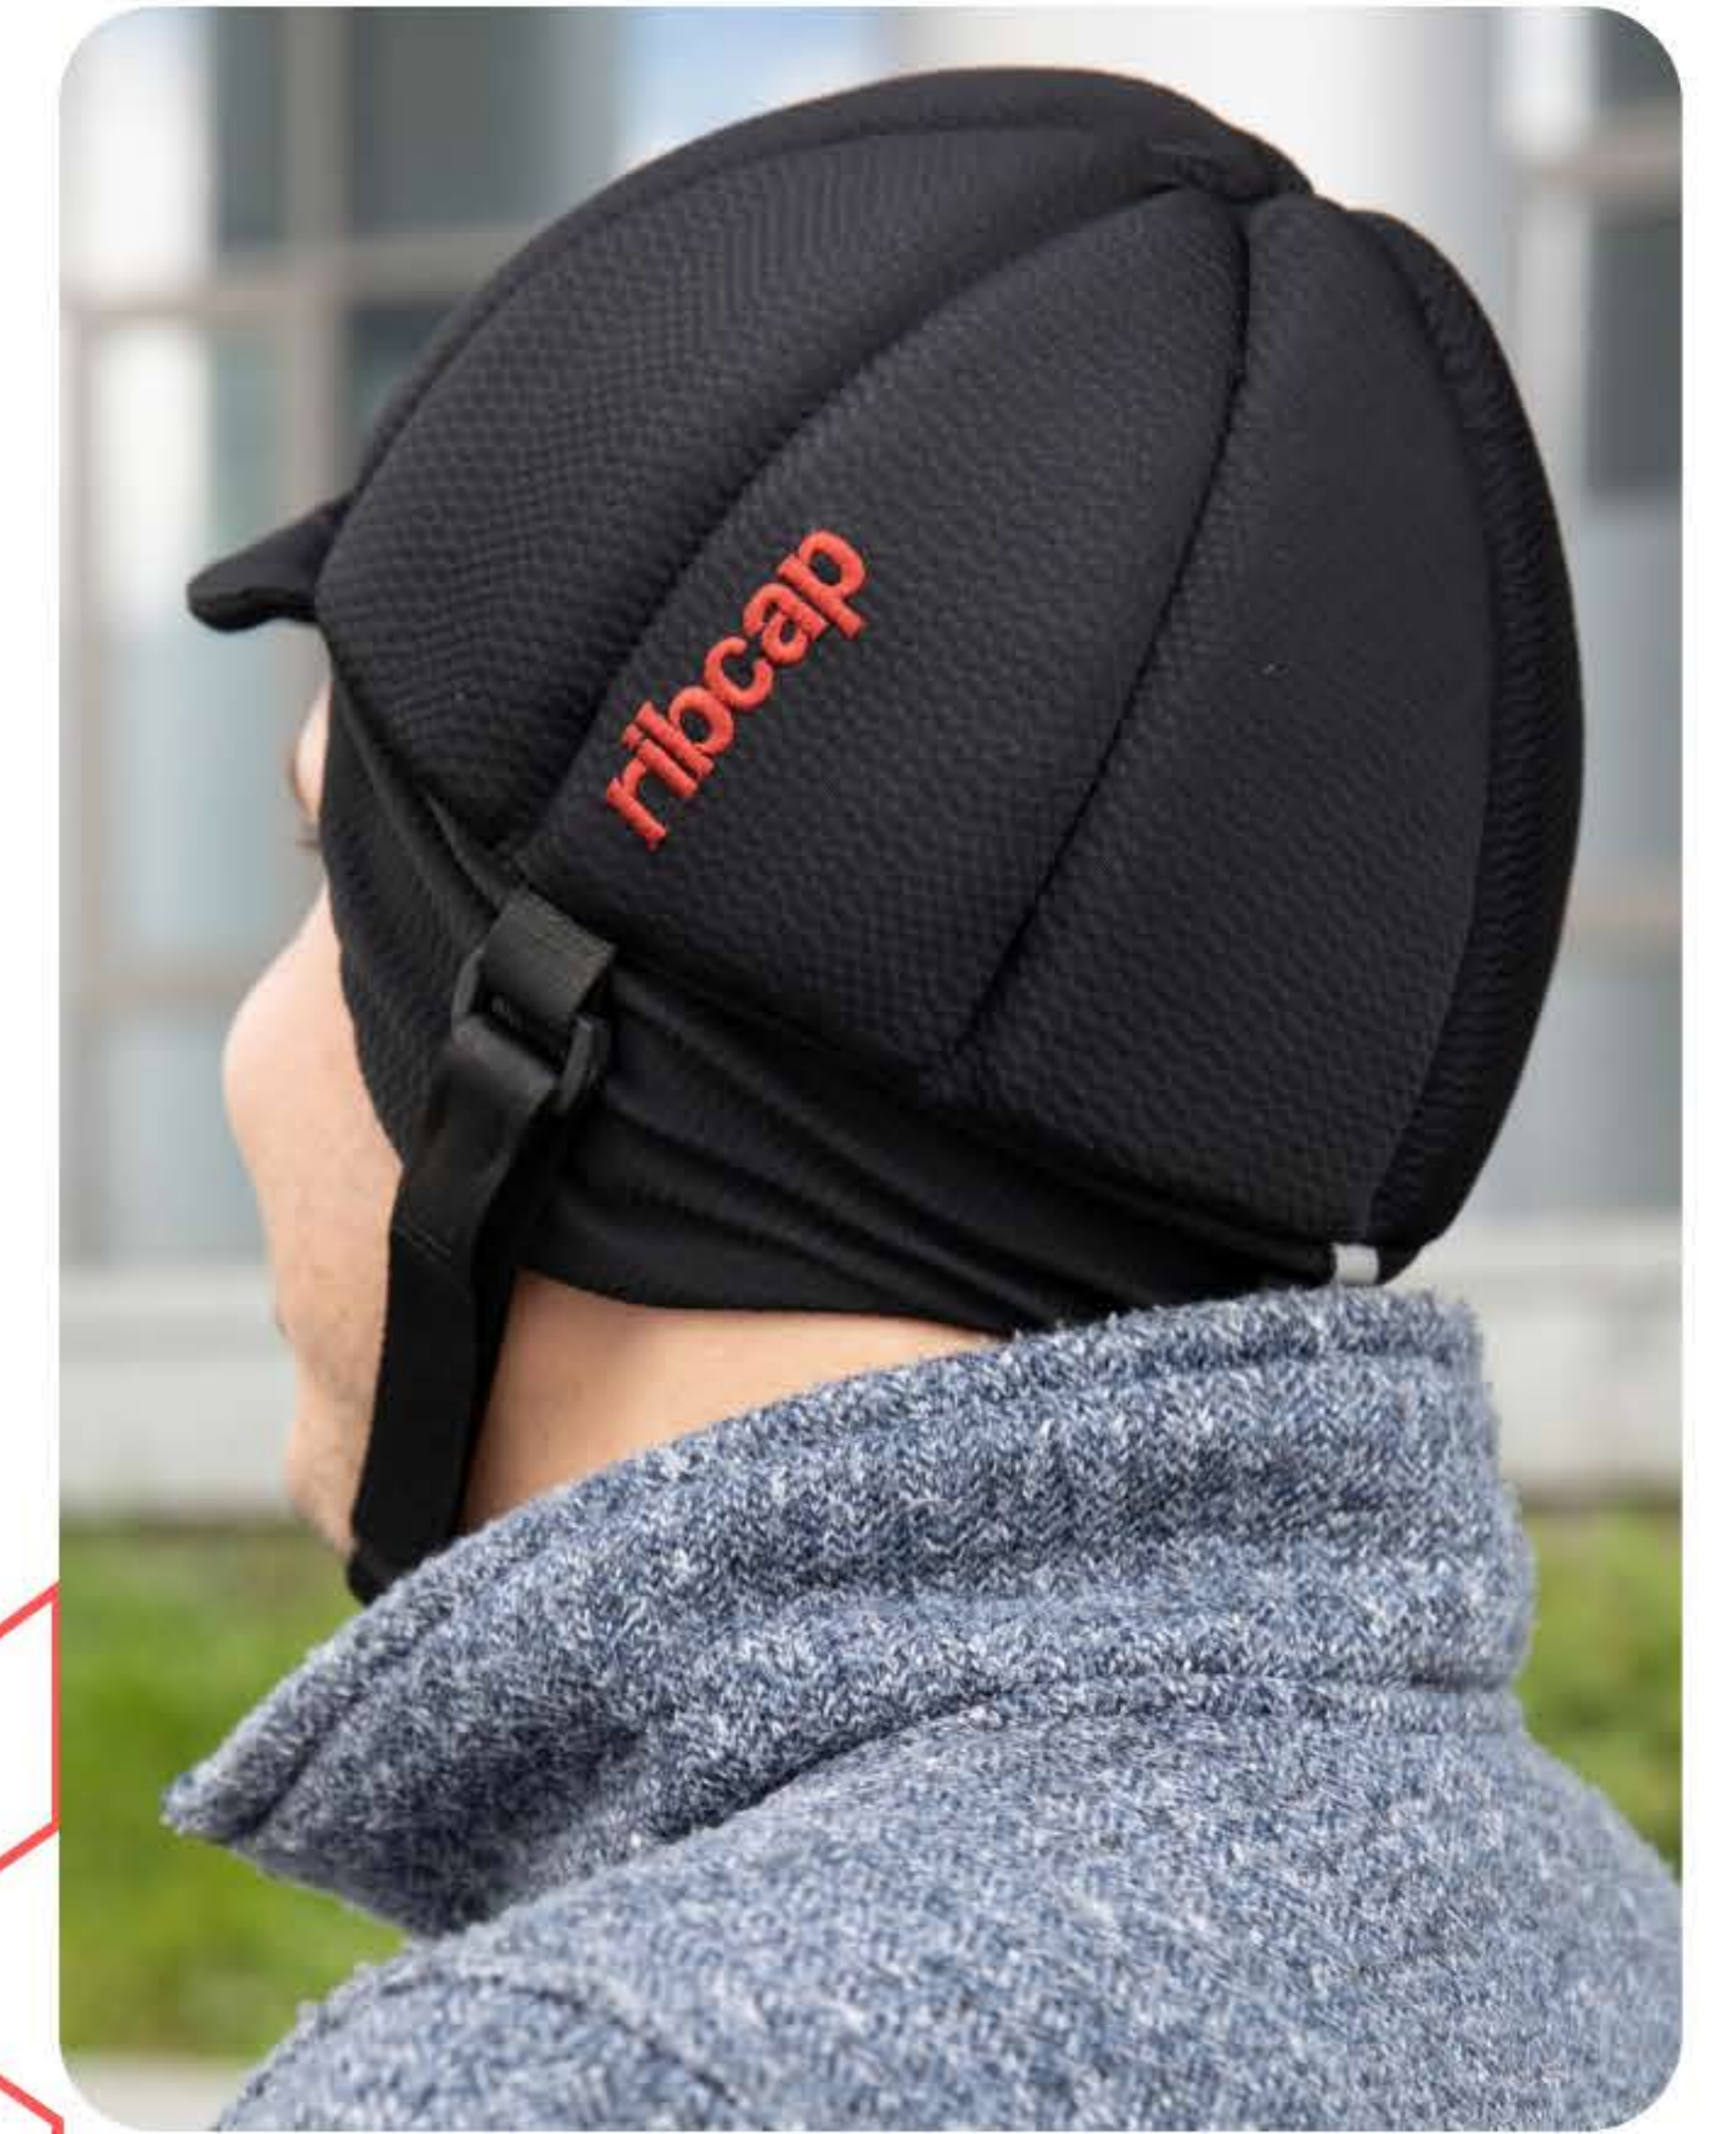

Fox

Ribcap's Fox Protective cap is the world's first fashionable soft medical grade head protection, uniquely designed to protect your loved ones from head injuries than can occur as a result of balance issues, falls, seizure activity, head banging.

Available Colors

Size	Circumference
S	53-55cm | 20.8-21.6"
M	56-58cm | 22.0-22.8"
L	59-61cm | 23.2-24.0"

When you're in between sizes, please choose the larger size.

4 Way Stretch
Water Repellent

Protective Foam
Embedded,
Protective,
Comfortable And
Breathable.

Detachable
Chin Straps
Included

Inside Layer:
Coolmax

Oeko Tex
Materials

bsi.

BSI
Tested

360°
Protection

Breathable
Fabric