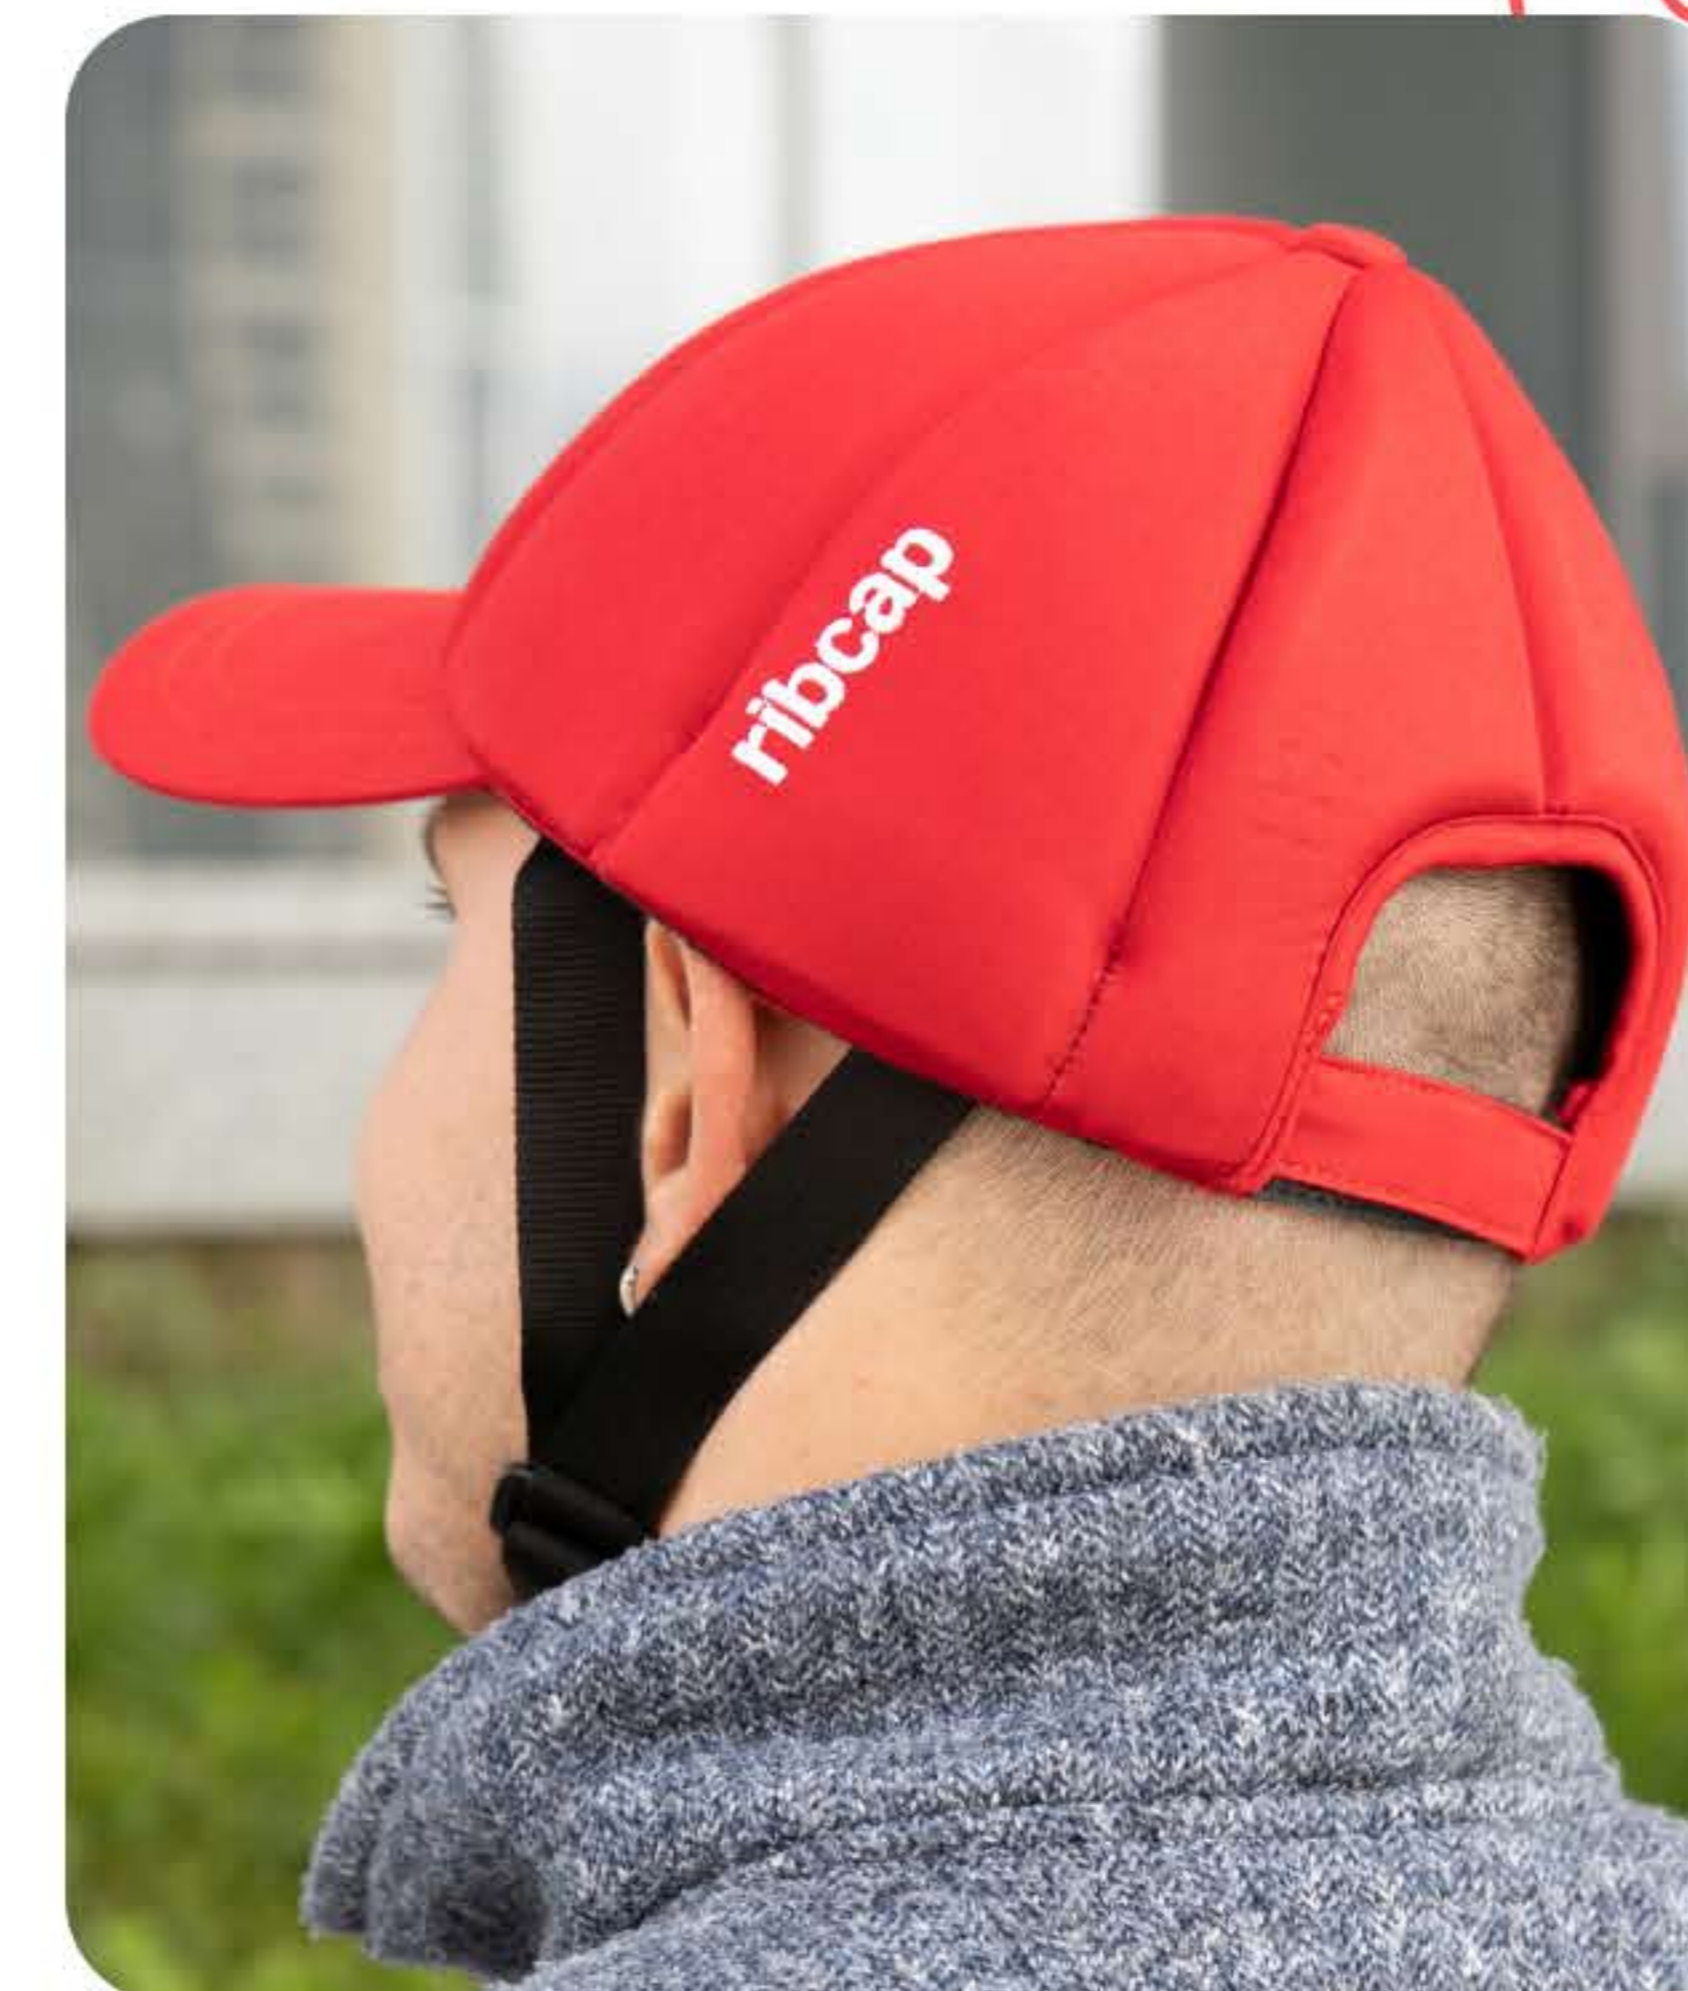

Baseball Cap

Ribcap's Baseball cap is the world's first fashionable soft medical grade head protection, uniquely designed to protect your loved ones from head injuries that can occur as a result of balance issues, falls, seizure activity, head banging.

Available Colors

Size Circumference

S/M 53-58cm | 20.8-22.8"

L/XL 59-61cm | 23.2-24.0"

Adjustable sizing at the back of the cap.

When you're in between sizes, please choose the larger size.

Outside layer natural cotton

Protective Foam Embedded, Protective, Comfortable And Breathable.

Inside Layer: Coolmax

NEW

Detachable Y- shape & T-shape Chin Straps Included

Oeko Tex Materials

BSI Tested

360° Protection

Breathable Fabric

BEAT THE HEAT