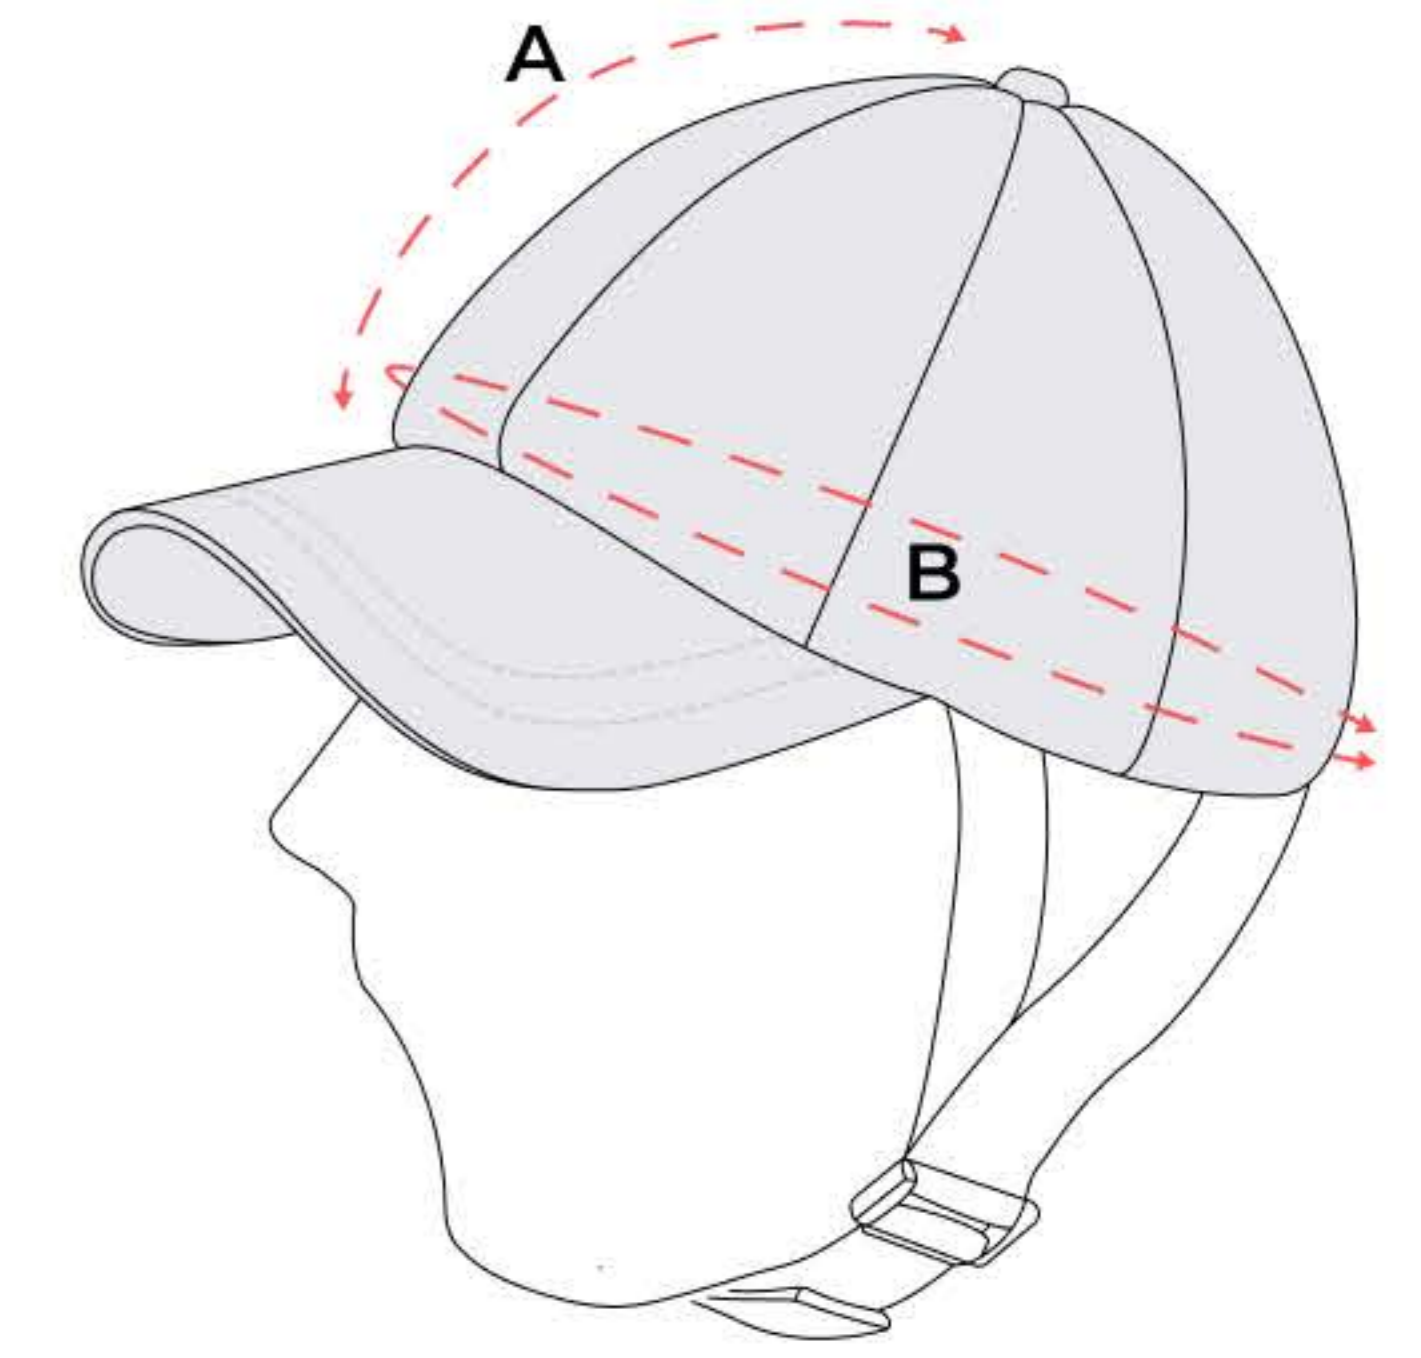

How to add the chin straps on the baseball caps?

Y-Strap

T-Strap

Make sure that the velcro line on the strap is in line with the velcro line on the inside of the cap.

Our Mission

ribcap®

Ribcap is the world's first fashionable soft shell medical grade skull (and body) protection, uniquely designed to protect your loved ones from head injuries than can occur as a result of age related balance issues, falls, seizure activity, head banging, sensory sensitivity, etc.

**Trusted by experts
& loved by users!**

Size Guide

BASEBALL CAP

Size	A	B
Midi / Maxi	16.5cm 6.5"	50-55cm 19.7-21.6"
S/M	17.5cm 6.9"	53-58cm 20.8-22.8"
M	18.5cm 7.3"	59-65cm 23.2-25.6"

LENNY • IGGY • HARDY • BILLIE • BIEBER • FOX