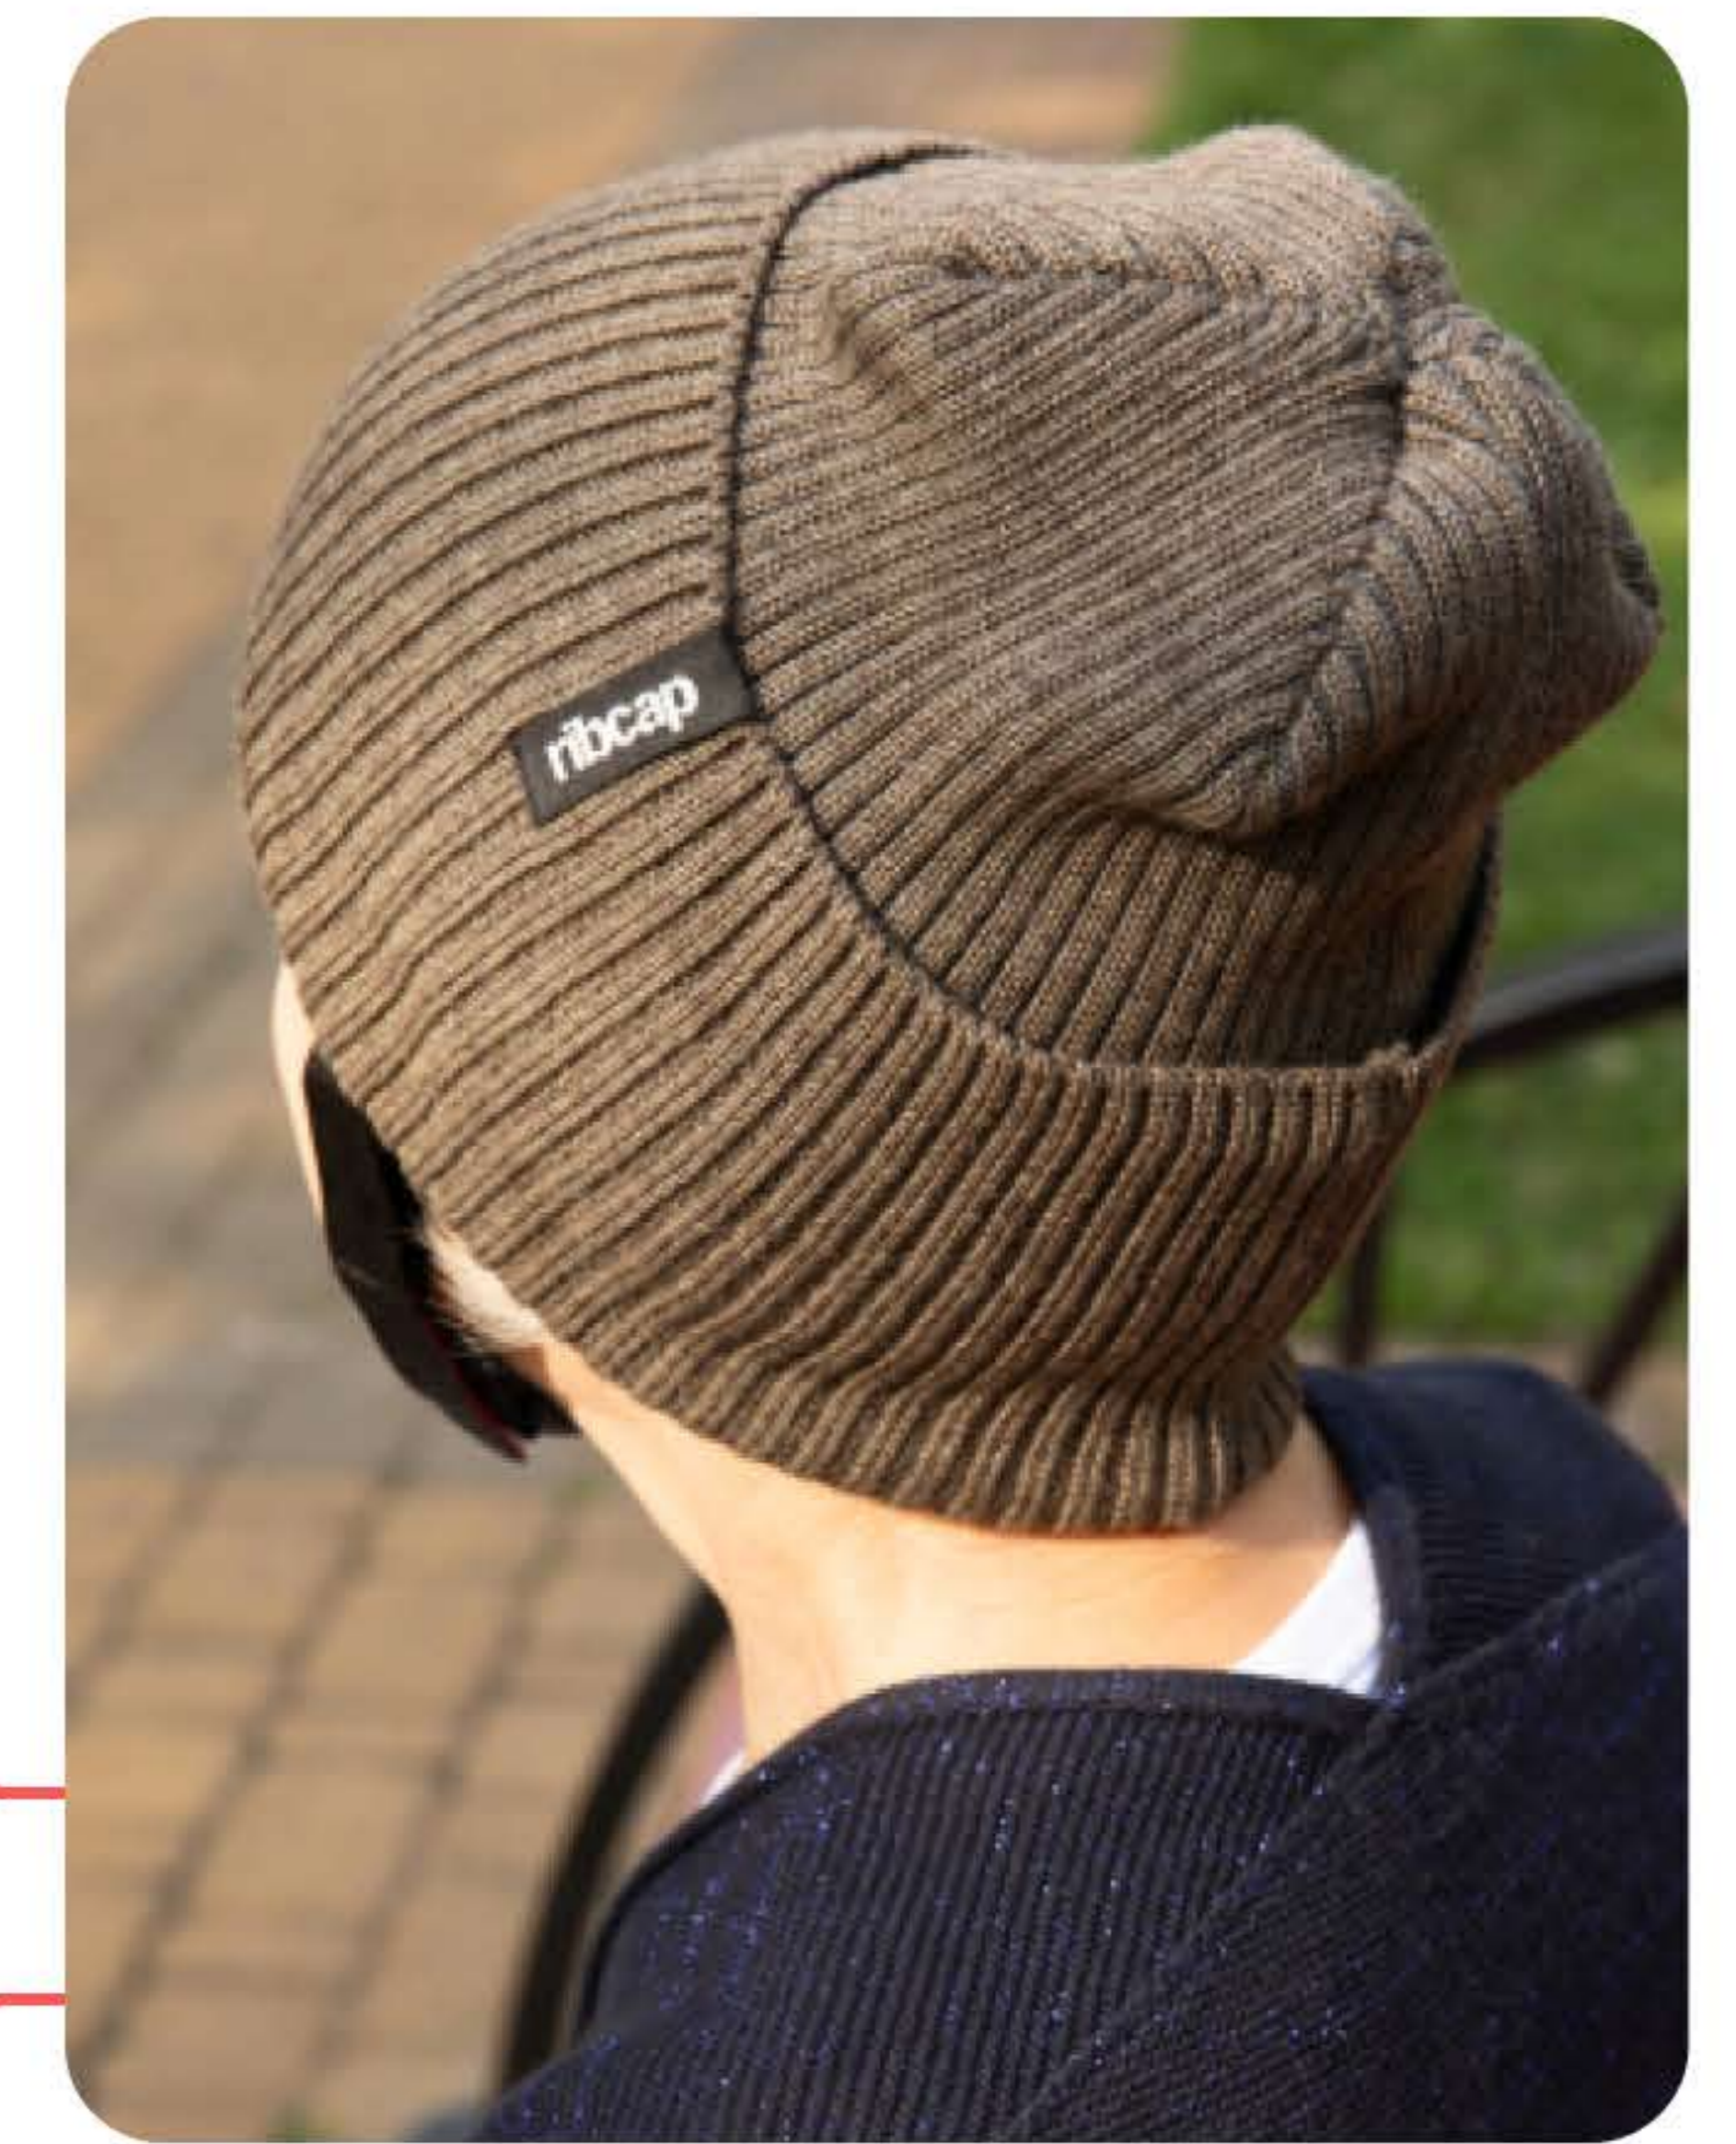

Inside Layer:
Coolmax

Outside layer
natural wool

Detachable
Chin Straps
Included

Protective Foam Embedded,
Protective, Comfortable
And Breathable.

Oeko Tex
Materials

BSI
Tested

360°
Protection

Breathable
Fabric