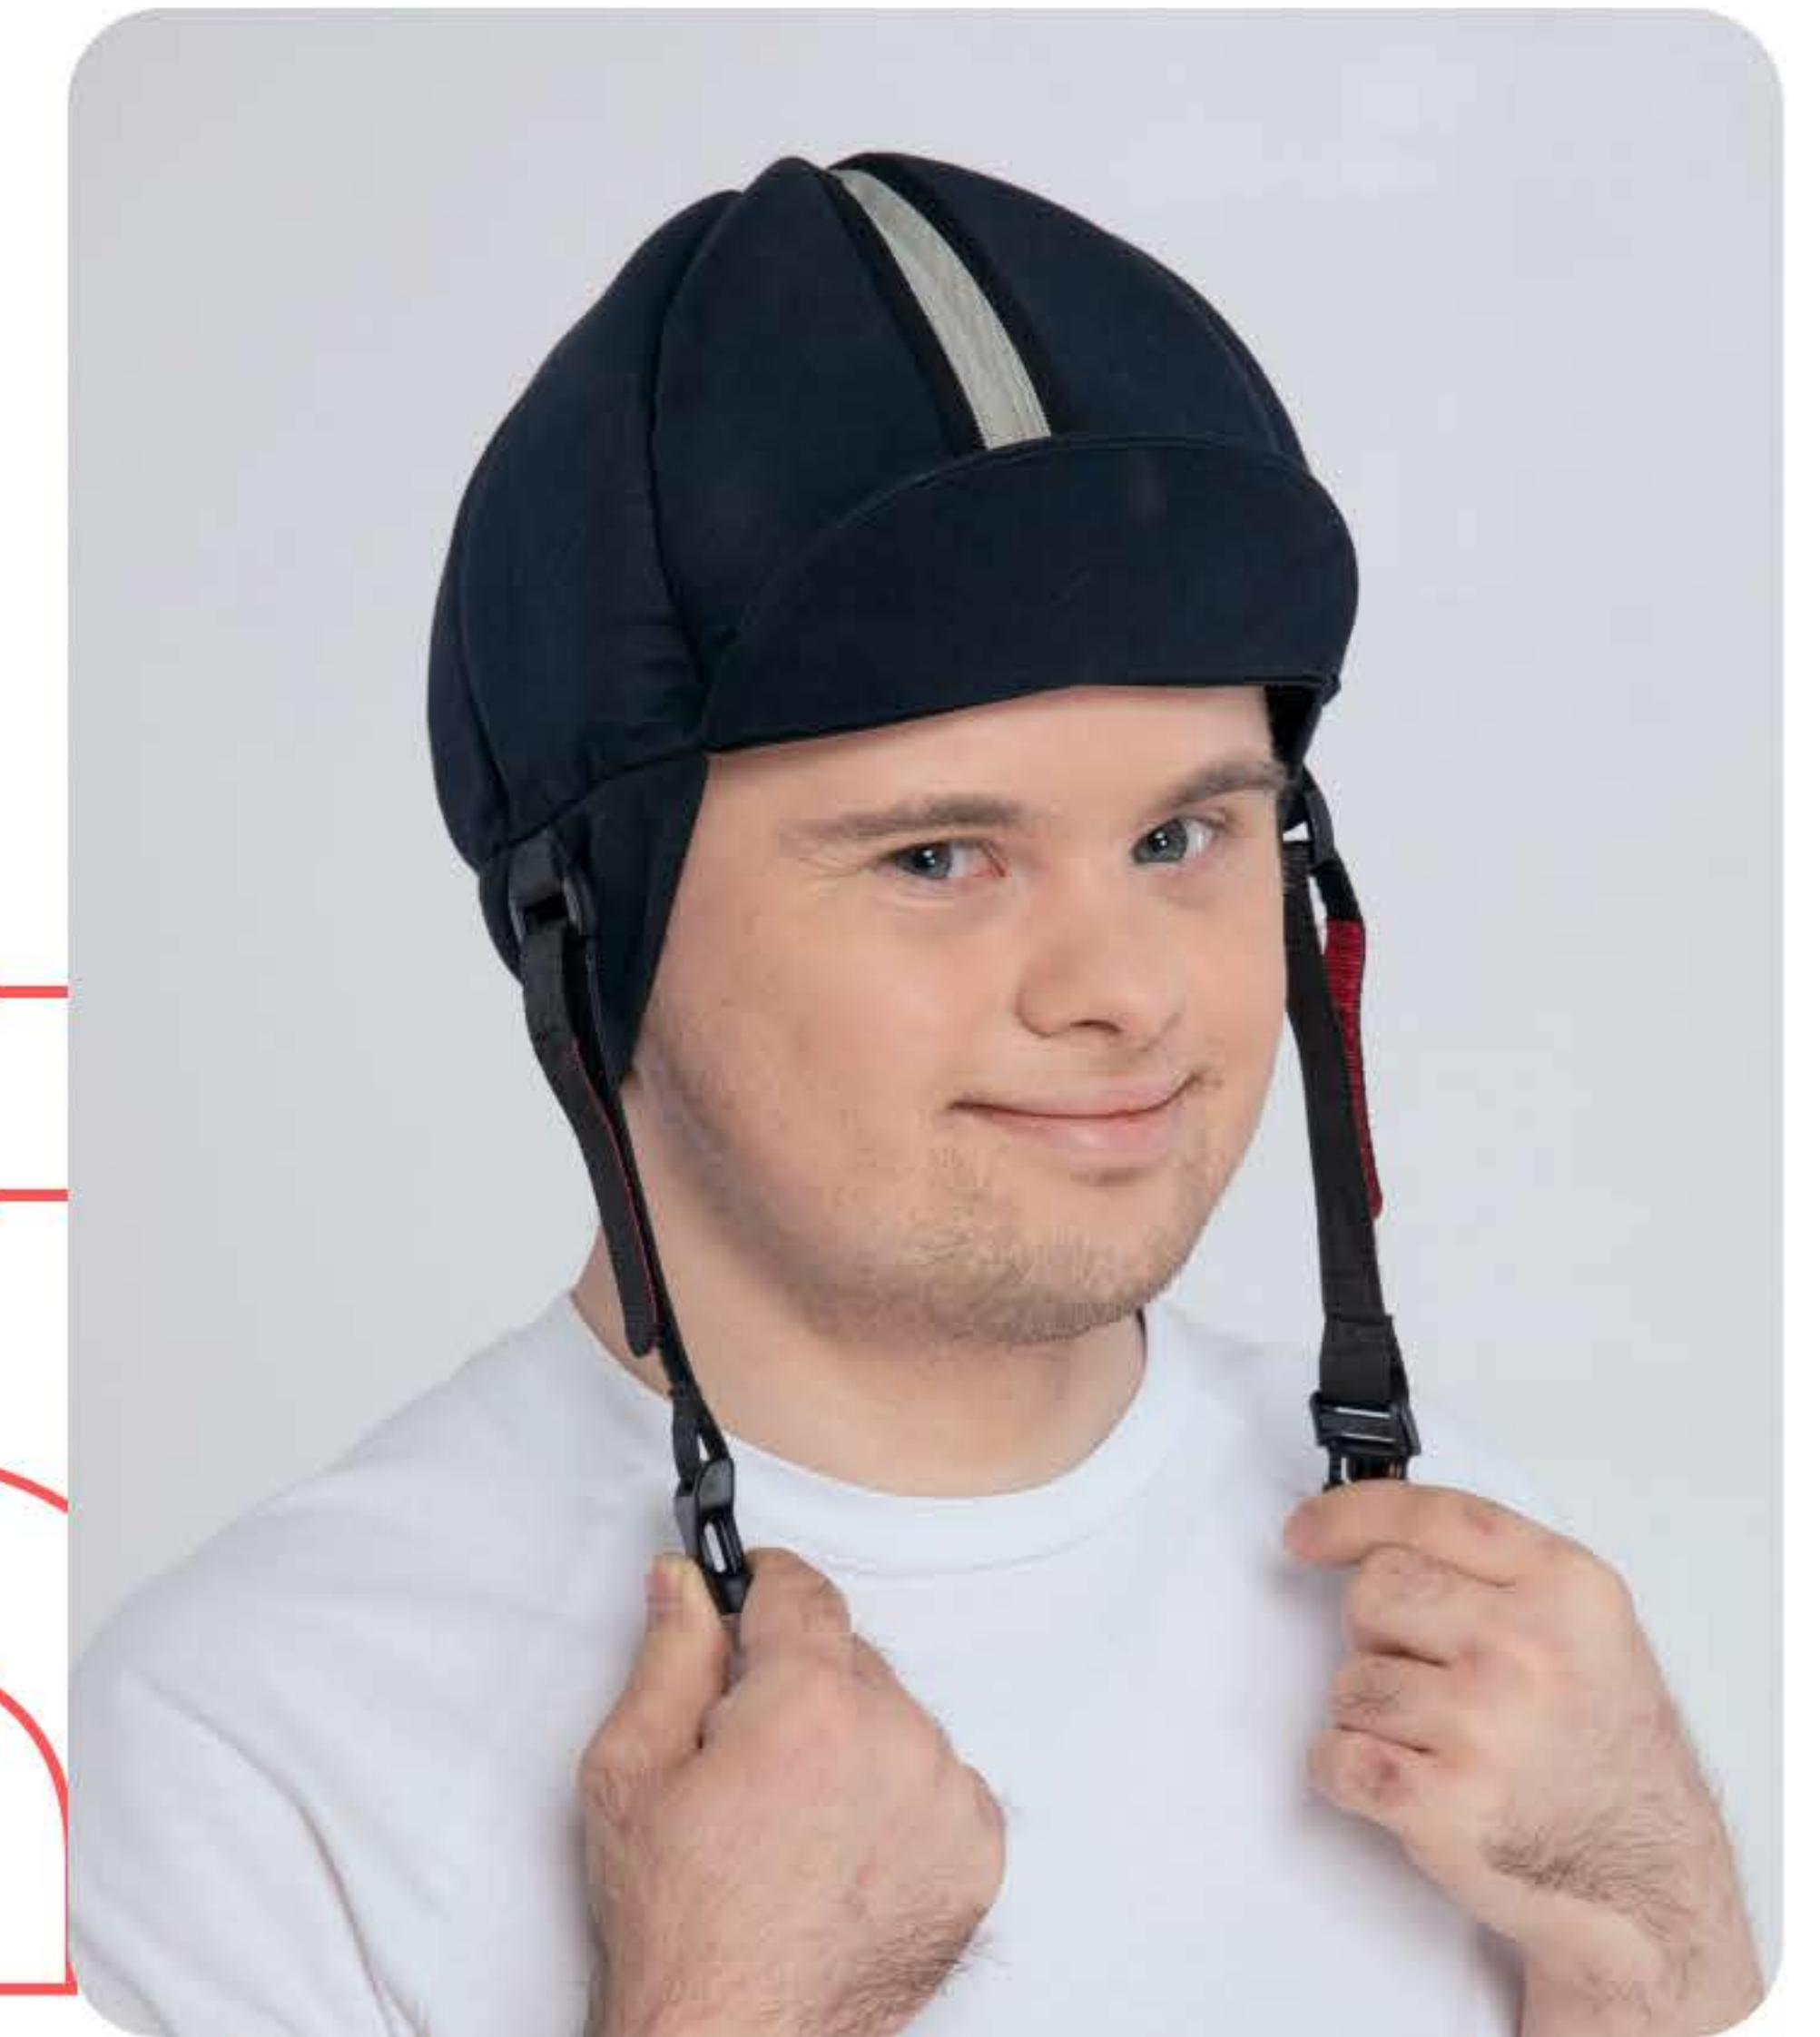

Hardy

Ribcap's Hardy is the world's first fashionable soft medical grade head protection, uniquely designed to protect your loved ones from head injuries than can occur as a result of balance issues, falls, seizure activity, head banging.

Available Colors

Size	Circumference
S	53-55cm | 20.8-21.6"
M	56-58cm | 22.0-22.8"
L	59-61cm | 23.2-24.0"

When you're in between sizes, please choose the larger size.

Protective Foam Embedded, Protective, Comfortable And Breathable.

Inside Layer: Coolmax

Outside layer natural cotton

Detachable Chin Straps Included

Oeko Tex Materials

BSI Tested

360° Protection

Breathable Fabric

SOFT
DURABLE
FASHIONABLE